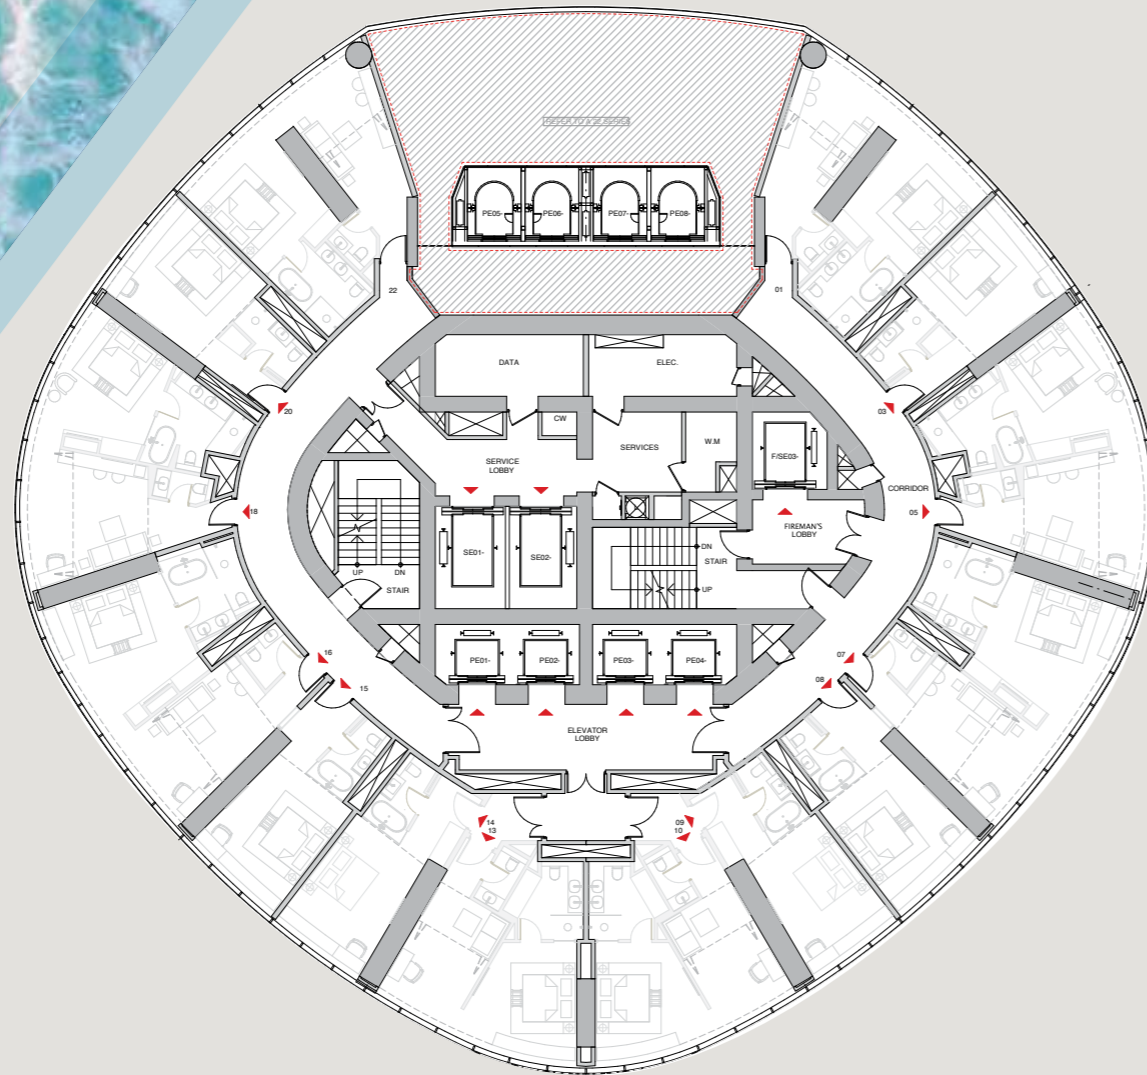

LEVEL 14

LEVELS 15 - HOTEL ROOMS & MEETING FACILITIES
 LEVEL 16 - 19 - HOTEL ROOMS

GULF & PALM
 JUMEIRAH VIEW

LEVEL 15

LEVELS 16 - 19

DUBAI MARINA
 VIEW

LEVELS 20, 22 - 39 - HOTEL ROOMS
LEVELS 40 - 53 - HOTEL ROOMS

GULF & PALM
JUMEIRAH VIEW

LEVELS 20, 22 - 39

LEVELS 40 - 53

DUBAI MARINA
VIEW

LEVELS 55 - 68 - HOTEL ROOMS
LEVELS 69 - 71 - HOTEL ROOMS

GULF & PALM
JUMEIRAH VIEW

LEVELS 55 - 68

LEVELS 69 - 71

DUBAI MARINA
VIEW

LEVEL 72 - HOTEL ROOMS

GULF & PALM
JUMEIRAH VIEW

LEVEL 72

DUBAI MARINA
VIEW

LEVEL 74 - SUNSET RESTAURANT
LEVEL 76 - HORIZON LOUNGE

GULF & PALM
JUMEIRAH VIEW

LEVEL 74

LEVEL 76

DUBAI MARINA
VIEW

LEVEL 74 - SUNSET RESTAURANT
LEVEL 76 - HORIZON LOUNGE

LEVEL 74 - SUNSET RESTAURANT
LEVEL 76 - HORIZON LOUNGE

LEVEL 74 - SUNSET RESTAURANT
LEVEL 76 - HORIZON LOUNGE

LEVEL 77 - SKY TERRACE