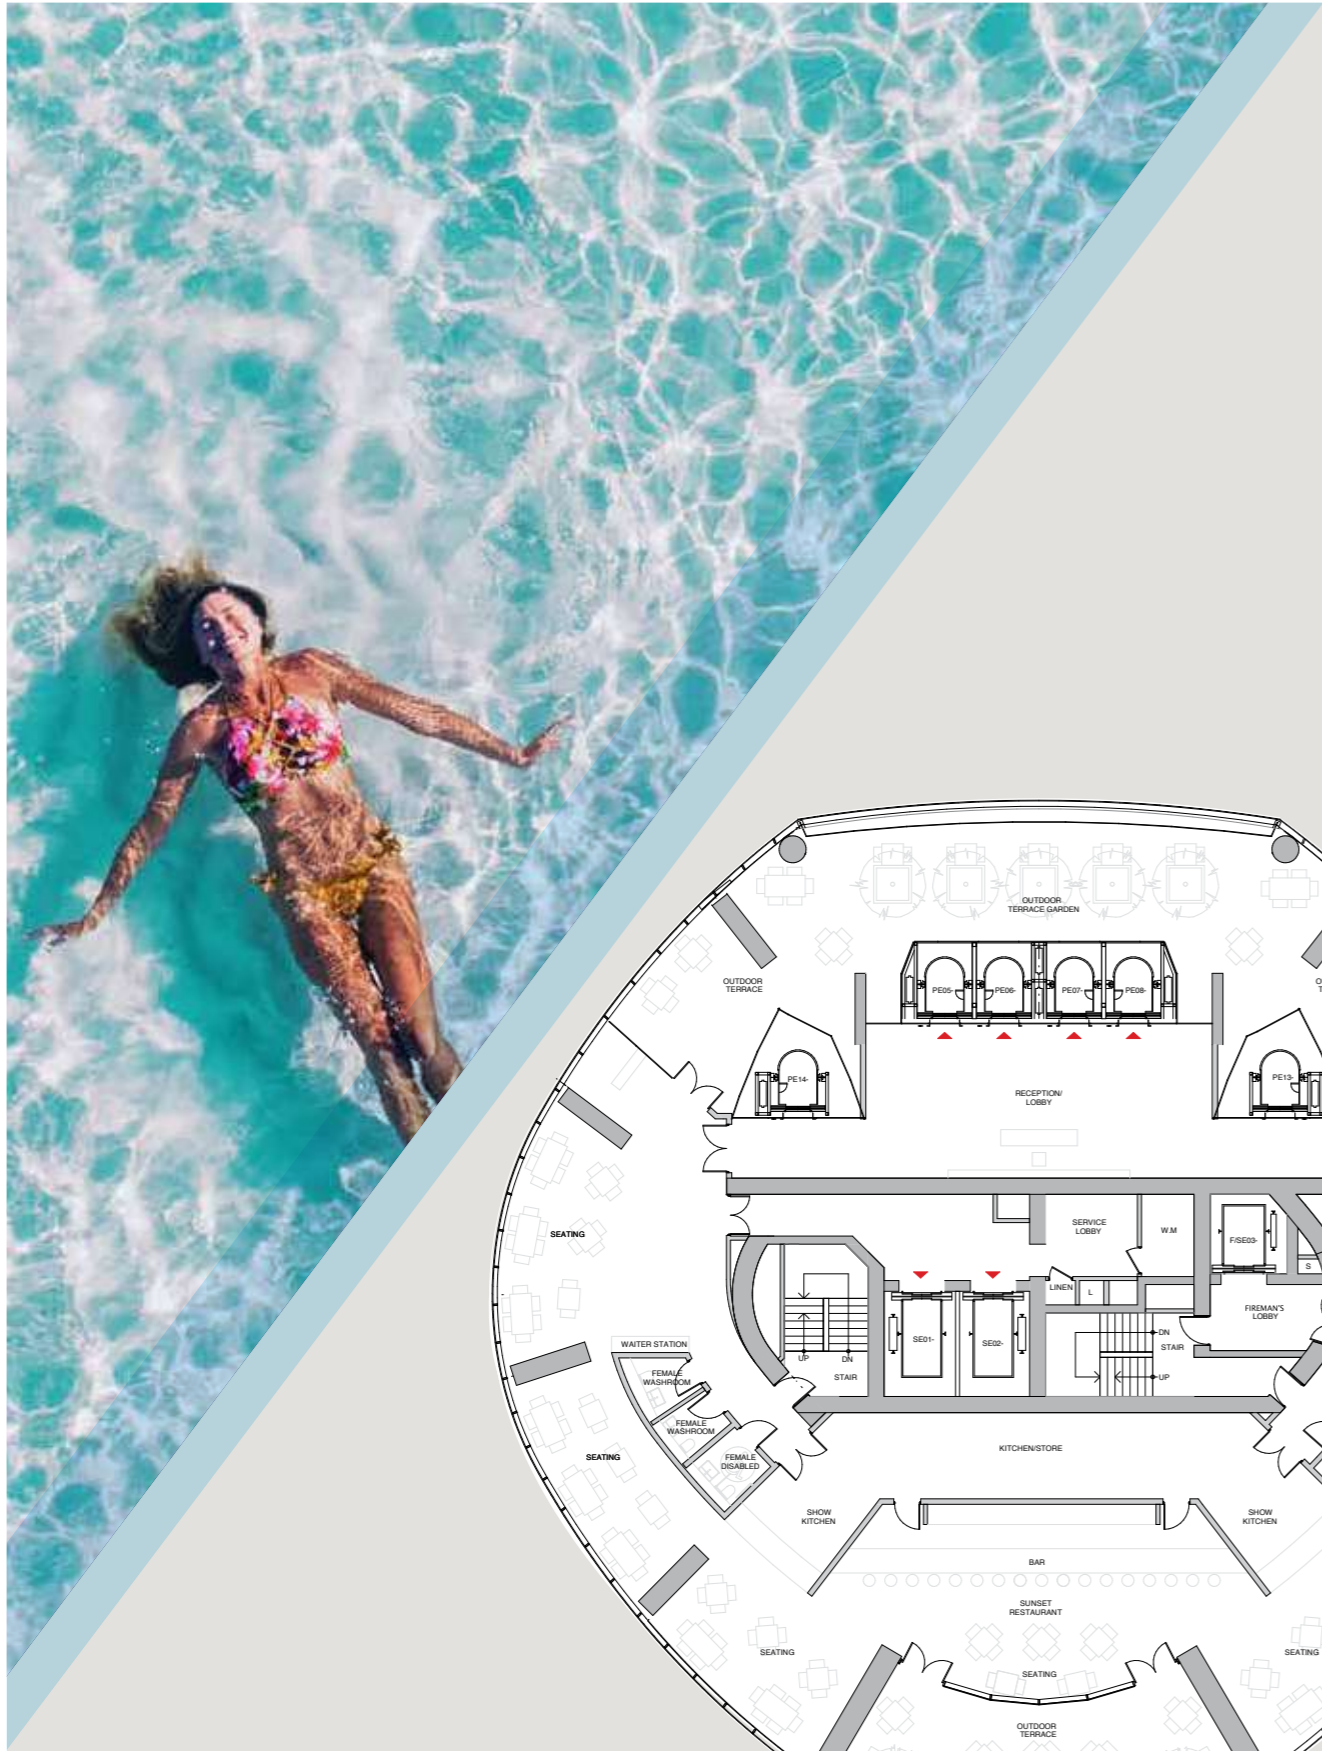

GULF & PALM
JUMEIRAH VIEW

LEVELS 20, 22 - 39

LEVELS 40 - 53

DUBAI MARINA
VIEW

LEVELS 55 - 68 - HOTEL ROOMS
LEVELS 69 - 71 - HOTEL ROOMS

GULF & PALM
JUMEIRAH VIEW

LEVELS 55 - 68

LEVELS 69 - 71

DUBAI MARINA
VIEW

LEVEL 72 - HOTEL ROOMS

GULF & PALM
JUMEIRAH VIEW

LEVEL 72

DUBAI MARINA
VIEW

LEVEL 74 - SUNSET RESTAURANT
LEVEL 76 - HORIZON LOUNGE

GULF & PALM
JUMEIRAH VIEW

LEVEL 74

LEVEL 76

DUBAI MARINA
VIEW

LEVEL 74 - SUNSET RESTAURANT
LEVEL 76 - HORIZON LOUNGE

LEVEL 74 - SUNSET RESTAURANT
LEVEL 76 - HORIZON LOUNGE

LEVEL 74 - SUNSET RESTAURANT
LEVEL 76 - HORIZON LOUNGE

LEVEL 77 - SKY TERRACE

GULF & PALM
JUMEIRAH VIEW

DUBAI MARINA
VIEW

LEVEL 77

LEVEL 77 - SKY TERRACE