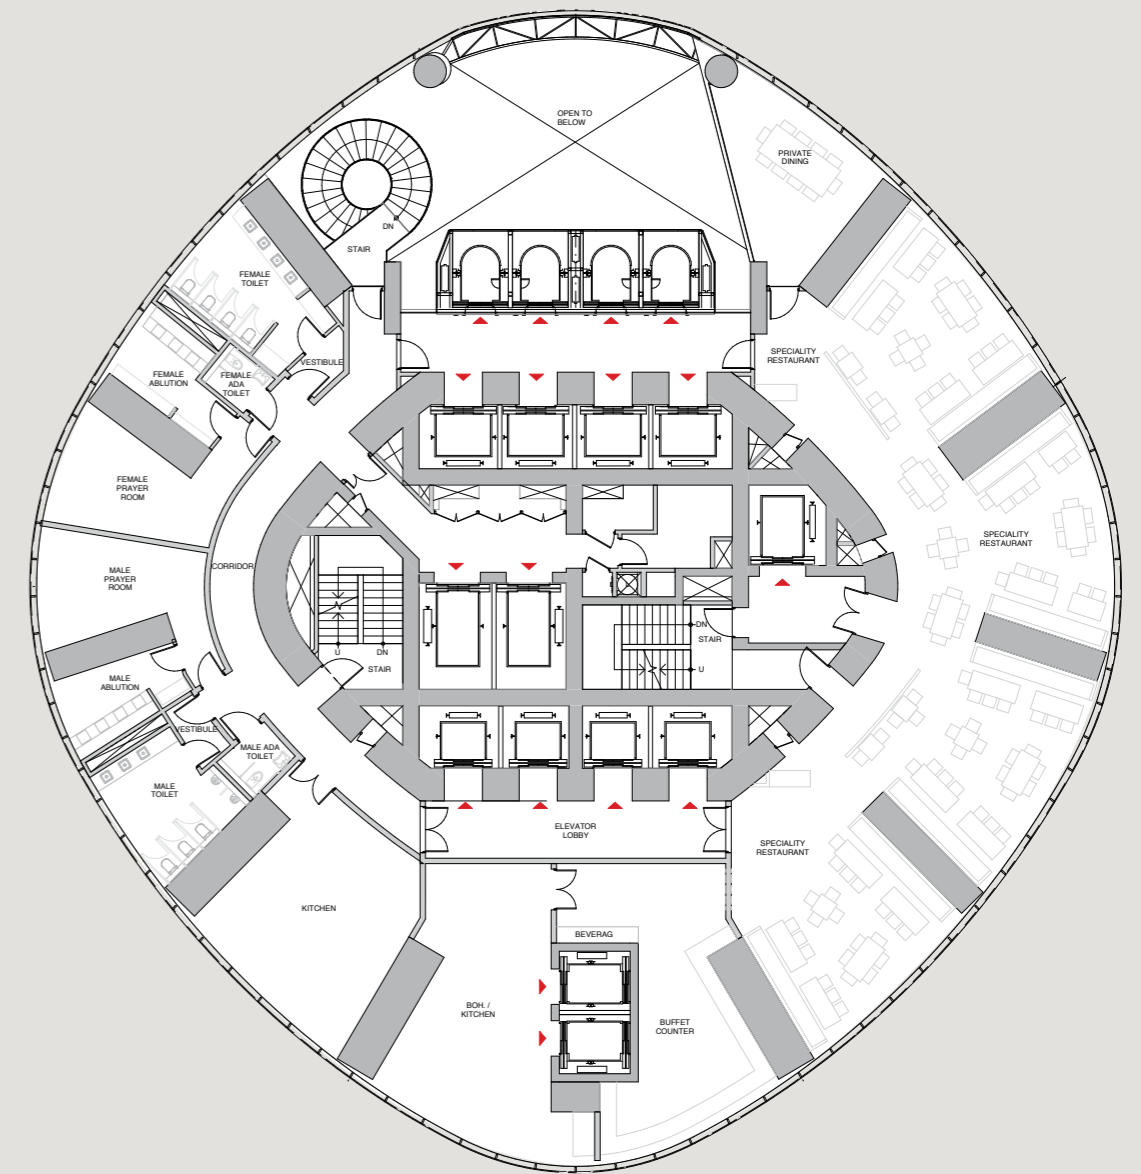

INTERNATIONAL PROPERTY AWARDS

WINNER 2019 - 2020

FACILITIES

- World's tallest hotel, upon completion
- Wide array of restaurants featuring the finest cuisines from around the world
- Business Lounge
- Sky Terrace
- Infinity Sky Pool on an upper level that is designed to excite the senses
- Panoramic views of Palm Jumeirah, Bluewaters Island, Dubai Harbour and the Arabian Gulf
- Easy access to many of Dubai's most popular attractions
- Hotel operated to international deluxe standards
- State of the art fitness facilities and world class spa

LEVEL 12 - LEISURE DECK

DUBAI MARINA VIEW

LEVEL 12 - LEISURE DECK

LEVEL 12 - LEISURE DECK

LEVEL 13 - ALL DAY DINING
LEVEL 14 - LUXURY DINING

GULF & PALM
JUMEIRAH VIEW

DUBAI MARINA
VIEW

LEVEL 13

LEVEL 14

LEVELS 15 - HOTEL ROOMS & MEETING FACILITIES
 LEVEL 16 - 19 - HOTEL ROOMS

GULF & PALM
 JUMEIRAH VIEW

LEVEL 15

LEVELS 16 - 19

DUBAI MARINA
 VIEW

LEVELS 20, 22 - 39 - HOTEL ROOMS
LEVELS 40 - 53 - HOTEL ROOMS

GULF & PALM
JUMEIRAH VIEW

LEVELS 20, 22 - 39

LEVELS 40 - 53

DUBAI MARINA
VIEW

LEVELS 55 - 68 - HOTEL ROOMS
LEVELS 69 - 71 - HOTEL ROOMS

GULF & PALM
JUMEIRAH VIEW

LEVELS 55 - 68

LEVELS 69 - 71