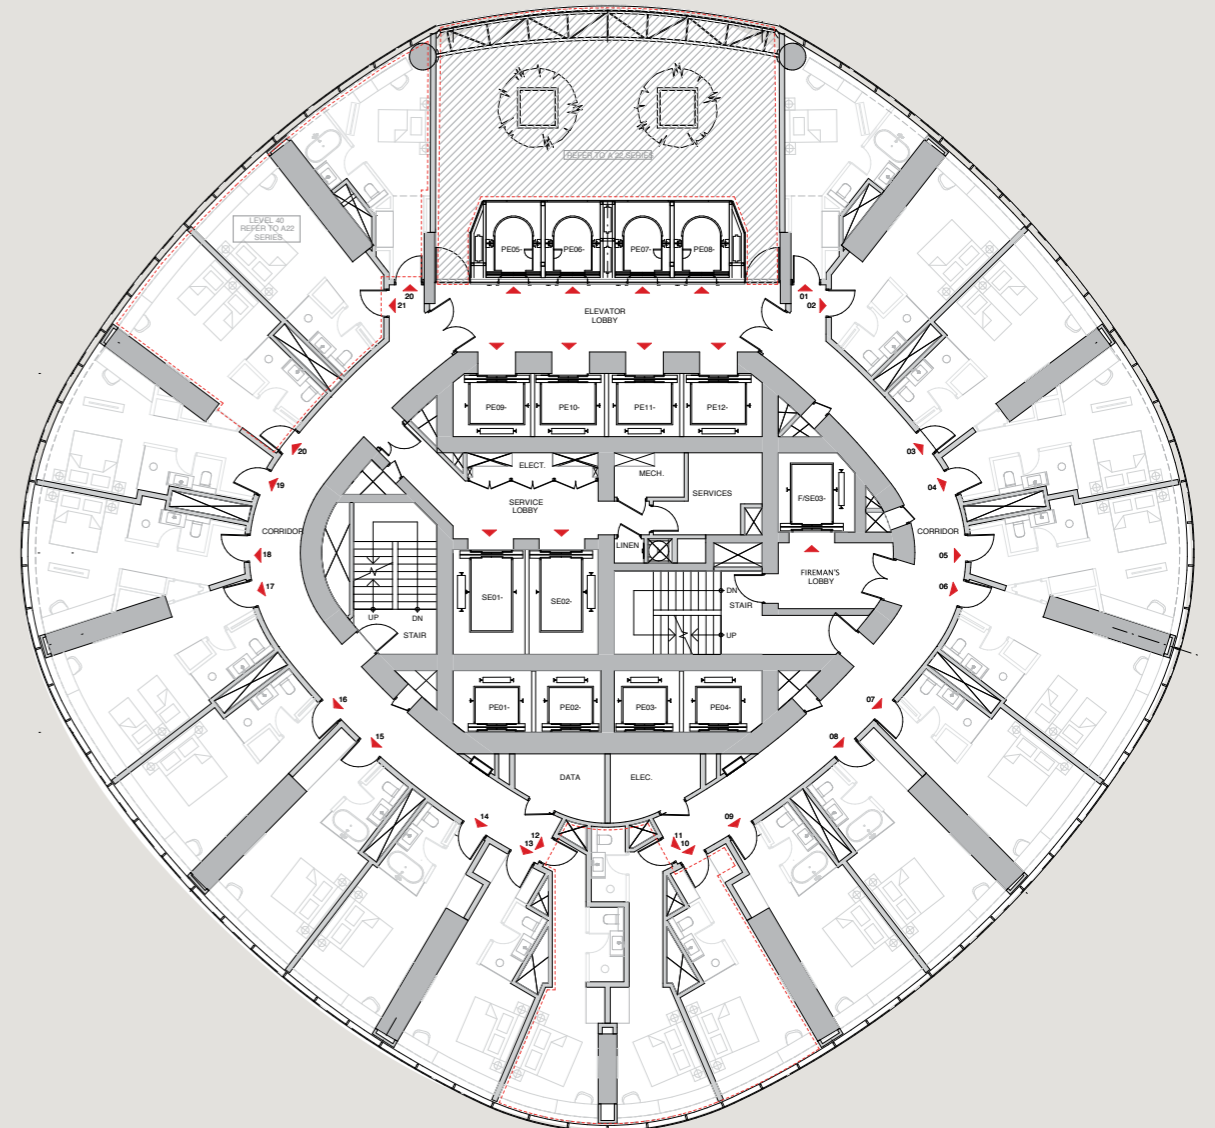

LEVEL 12 - LEISURE DECK

DUBAI MARINA VIEW

LEVEL 12 - LEISURE DECK

LEVEL 12 - LEISURE DECK

LEVEL 13 - ALL DAY DINING
LEVEL 14 - LUXURY DINING

GULF & PALM
JUMEIRAH VIEW

DUBAI MARINA
VIEW

LEVEL 13

LEVEL 14

LEVELS 15 - HOTEL ROOMS & MEETING FACILITIES
 LEVEL 16 - 19 - HOTEL ROOMS

GULF & PALM
 JUMEIRAH VIEW

LEVEL 15

LEVELS 16 - 19

DUBAI MARINA
 VIEW

LEVELS 20, 22 - 39 - HOTEL ROOMS
LEVELS 40 - 53 - HOTEL ROOMS

GULF & PALM
JUMEIRAH VIEW

LEVELS 20, 22 - 39

LEVELS 40 - 53

DUBAI MARINA
VIEW

LEVELS 55 - 68 - HOTEL ROOMS
LEVELS 69 - 71 - HOTEL ROOMS

GULF & PALM
JUMEIRAH VIEW

LEVELS 55 - 68

LEVELS 69 - 71

DUBAI MARINA
VIEW

LEVEL 72 - HOTEL ROOMS

GULF & PALM
JUMEIRAH VIEW

LEVEL 72

DUBAI MARINA
VIEW

LEVEL 74 - SUNSET RESTAURANT
LEVEL 76 - HORIZON LOUNGE

GULF & PALM
JUMEIRAH VIEW

LEVEL 74