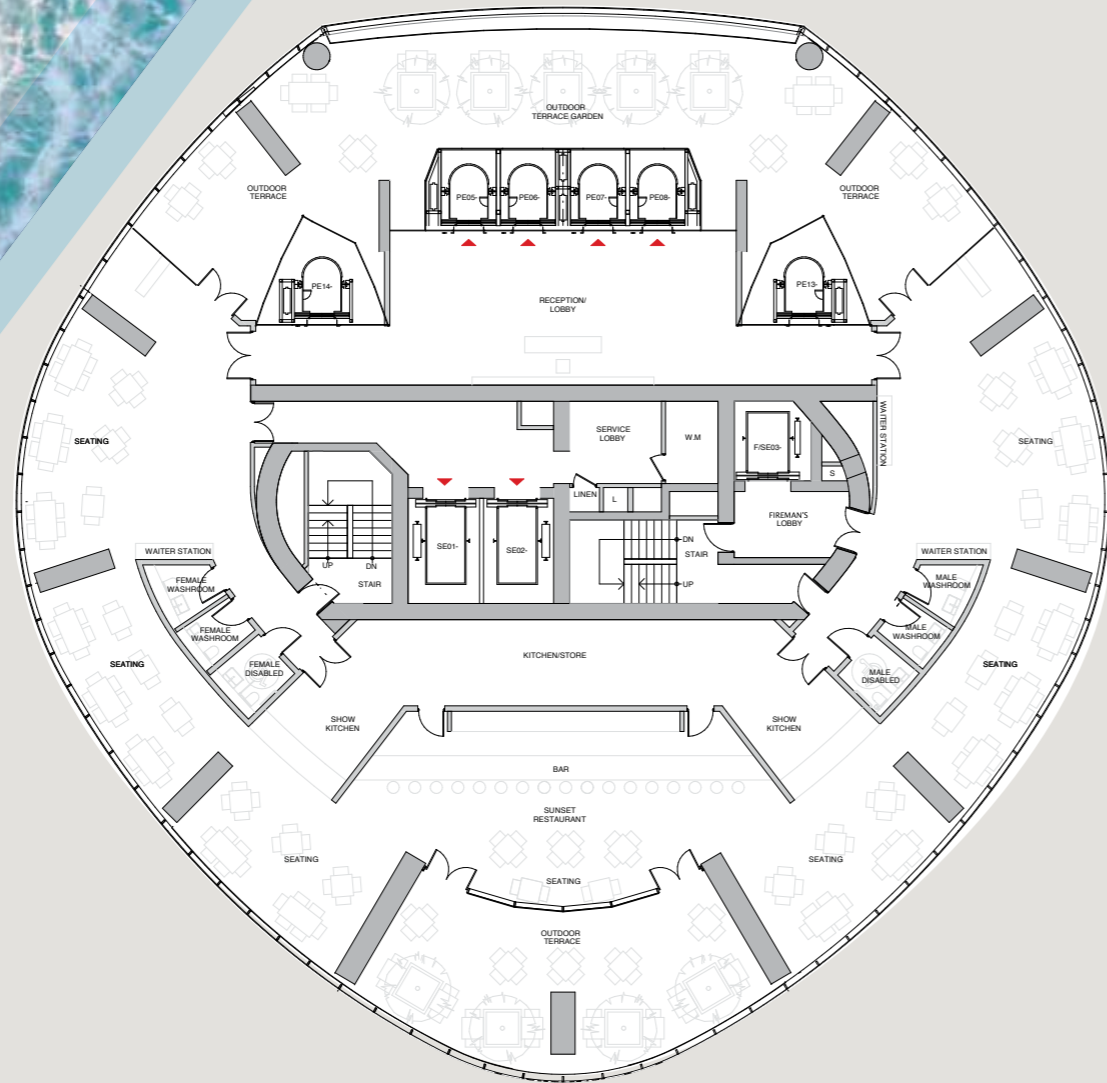

GULF & PALM
JUMEIRAH VIEW

LEVELS 20, 22 - 39

LEVELS 40 - 53

DUBAI MARINA
VIEW

LEVELS 55 - 68 - HOTEL ROOMS
LEVELS 69 - 71 - HOTEL ROOMS

GULF & PALM
JUMEIRAH VIEW

LEVELS 55 - 68

LEVELS 69 - 71

DUBAI MARINA
VIEW

LEVEL 72 - HOTEL ROOMS

GULF & PALM
JUMEIRAH VIEW

LEVEL 72

DUBAI MARINA
VIEW

LEVEL 74 - SUNSET RESTAURANT
LEVEL 76 - HORIZON LOUNGE

GULF & PALM
JUMEIRAH VIEW

LEVEL 74

LEVEL 76

DUBAI MARINA
VIEW

LEVEL 74 - SUNSET RESTAURANT
LEVEL 76 - HORIZON LOUNGE

LEVEL 74 - SUNSET RESTAURANT
LEVEL 76 - HORIZON LOUNGE

LEVEL 74 - SUNSET RESTAURANT
LEVEL 76 - HORIZON LOUNGE

LEVEL 77 - SKY TERRACE

GULF & PALM
JUMEIRAH VIEW

DUBAI MARINA
VIEW

LEVEL 77

LEVEL 77 - SKY TERRACE