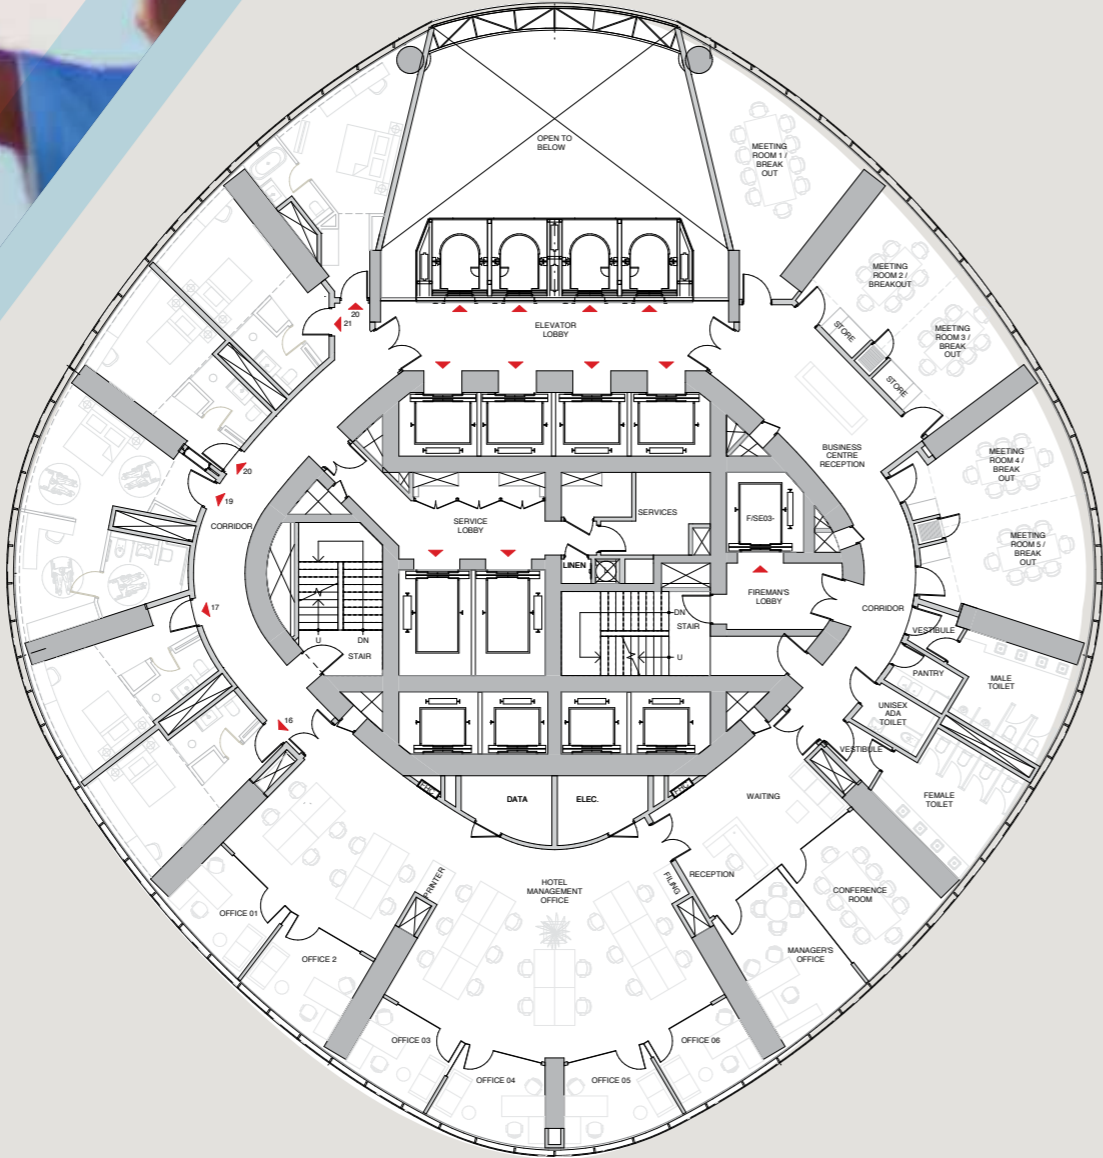

INTERNATIONAL PROPERTY AWARDS

WINNER 2019 - 2020

FACILITIES

- World's tallest hotel, upon completion
- Wide array of restaurants featuring the finest cuisines from around the world
- Business Lounge
- Sky Terrace
- Infinity Sky Pool on an upper level that is designed to excite the senses
- Panoramic views of Palm Jumeirah, Bluewaters Island, Dubai Harbour and the Arabian Gulf
- Easy access to many of Dubai's most popular attractions
- Hotel operated to international deluxe standards
- State of the art fitness facilities and world class spa

LEVEL 12 - LEISURE DECK

DUBAI MARINA VIEW

LEVEL 12 - LEISURE DECK

LEVEL 12 - LEISURE DECK

LEVEL 13 - ALL DAY DINING
LEVEL 14 - LUXURY DINING

GULF & PALM
JUMEIRAH VIEW

DUBAI MARINA
VIEW

LEVEL 13

LEVEL 14

LEVELS 15 - HOTEL ROOMS & MEETING FACILITIES
 LEVEL 16 - 19 - HOTEL ROOMS

GULF & PALM
 JUMEIRAH VIEW

LEVEL 15

LEVELS 16 - 19

DUBAI MARINA
 VIEW

LEVELS 20, 22 - 39 - HOTEL ROOMS
LEVELS 40 - 53 - HOTEL ROOMS

GULF & PALM
JUMEIRAH VIEW

LEVELS 20, 22 - 39

LEVELS 40 - 53

DUBAI MARINA
VIEW

LEVELS 55 - 68 - HOTEL ROOMS
LEVELS 69 - 71 - HOTEL ROOMS

GULF & PALM
JUMEIRAH VIEW

LEVELS 55 - 68

LEVELS 69 - 71