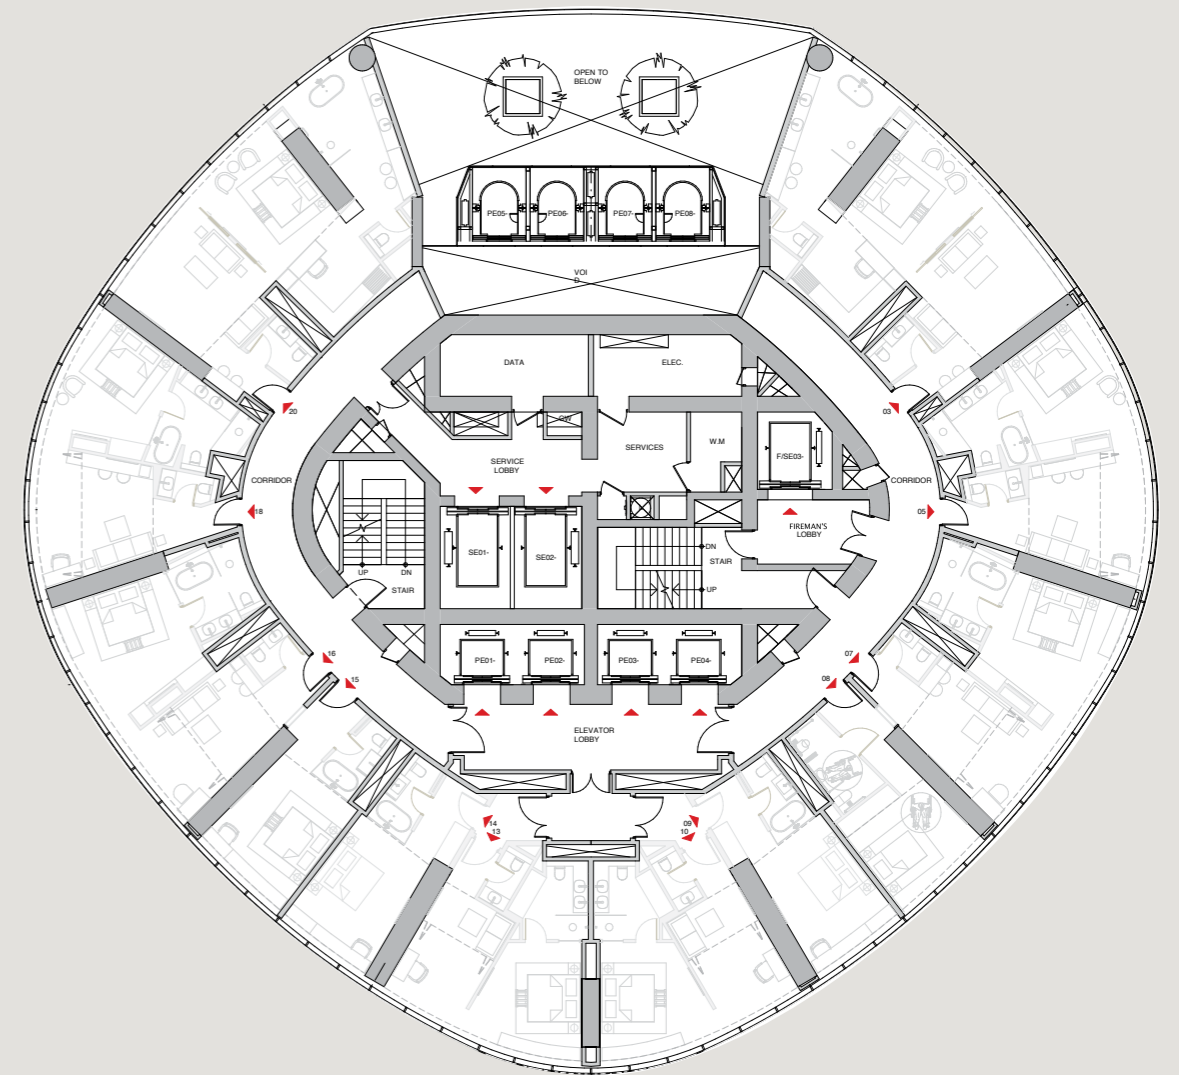

LEVEL 14

LEVELS 15 - HOTEL ROOMS & MEETING FACILITIES
 LEVEL 16 - 19 - HOTEL ROOMS

GULF & PALM
 JUMEIRAH VIEW

LEVEL 15

LEVELS 16 - 19

DUBAI MARINA
 VIEW

LEVELS 20, 22 - 39 - HOTEL ROOMS
LEVELS 40 - 53 - HOTEL ROOMS

GULF & PALM
JUMEIRAH VIEW

LEVELS 20, 22 - 39

LEVELS 40 - 53

DUBAI MARINA
VIEW

LEVELS 55 - 68 - HOTEL ROOMS
LEVELS 69 - 71 - HOTEL ROOMS

GULF & PALM
JUMEIRAH VIEW

LEVELS 55 - 68

LEVELS 69 - 71

DUBAI MARINA
VIEW

LEVEL 72 - HOTEL ROOMS

GULF & PALM
JUMEIRAH VIEW

LEVEL 72

DUBAI MARINA
VIEW

LEVEL 74 - SUNSET RESTAURANT
LEVEL 76 - HORIZON LOUNGE

GULF & PALM
JUMEIRAH VIEW

LEVEL 74

LEVEL 76

DUBAI MARINA
VIEW

LEVEL 74 - SUNSET RESTAURANT
LEVEL 76 - HORIZON LOUNGE

LEVEL 74 - SUNSET RESTAURANT
LEVEL 76 - HORIZON LOUNGE

LEVEL 74 - SUNSET RESTAURANT
LEVEL 76 - HORIZON LOUNGE

LEVEL 77 - SKY TERRACE