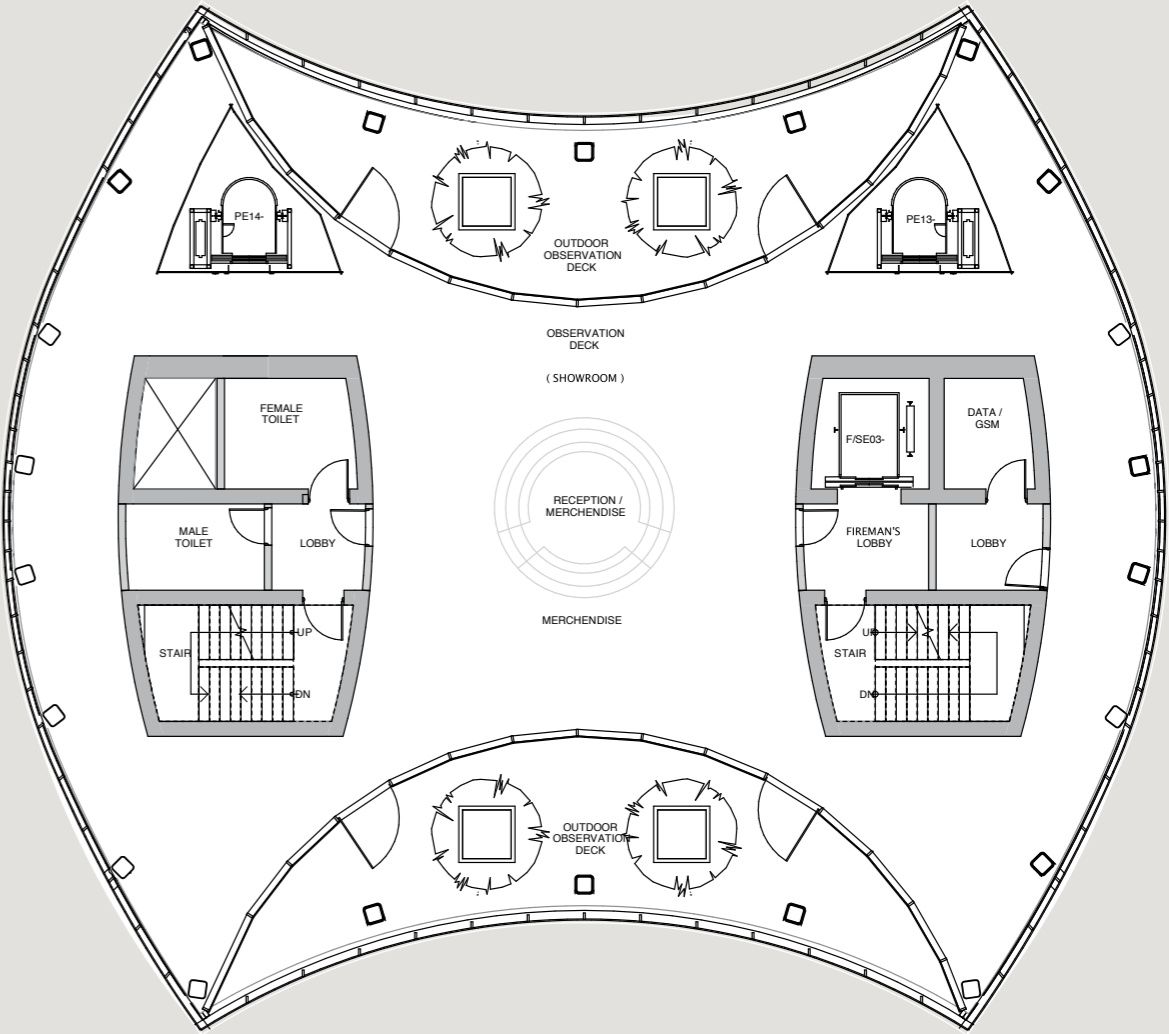

GULF & PALM
JUMEIRAH VIEW

LEVELS 20, 22 - 39

LEVELS 40 - 53

DUBAI MARINA
VIEW

LEVELS 55 - 68 - HOTEL ROOMS
LEVELS 69 - 71 - HOTEL ROOMS

GULF & PALM
JUMEIRAH VIEW

LEVELS 55 - 68

LEVELS 69 - 71

DUBAI MARINA
VIEW

LEVEL 72 - HOTEL ROOMS

GULF & PALM
JUMEIRAH VIEW

LEVEL 72

DUBAI MARINA
VIEW

LEVEL 74 - SUNSET RESTAURANT
LEVEL 76 - HORIZON LOUNGE

GULF & PALM
JUMEIRAH VIEW

LEVEL 74

LEVEL 76

DUBAI MARINA
VIEW

LEVEL 74 - SUNSET RESTAURANT
LEVEL 76 - HORIZON LOUNGE

LEVEL 74 - SUNSET RESTAURANT
LEVEL 76 - HORIZON LOUNGE

LEVEL 74 - SUNSET RESTAURANT
LEVEL 76 - HORIZON LOUNGE

LEVEL 77 - SKY TERRACE

GULF & PALM
JUMEIRAH VIEW

DUBAI MARINA
VIEW

LEVEL 77

LEVEL 77 - SKY TERRACE