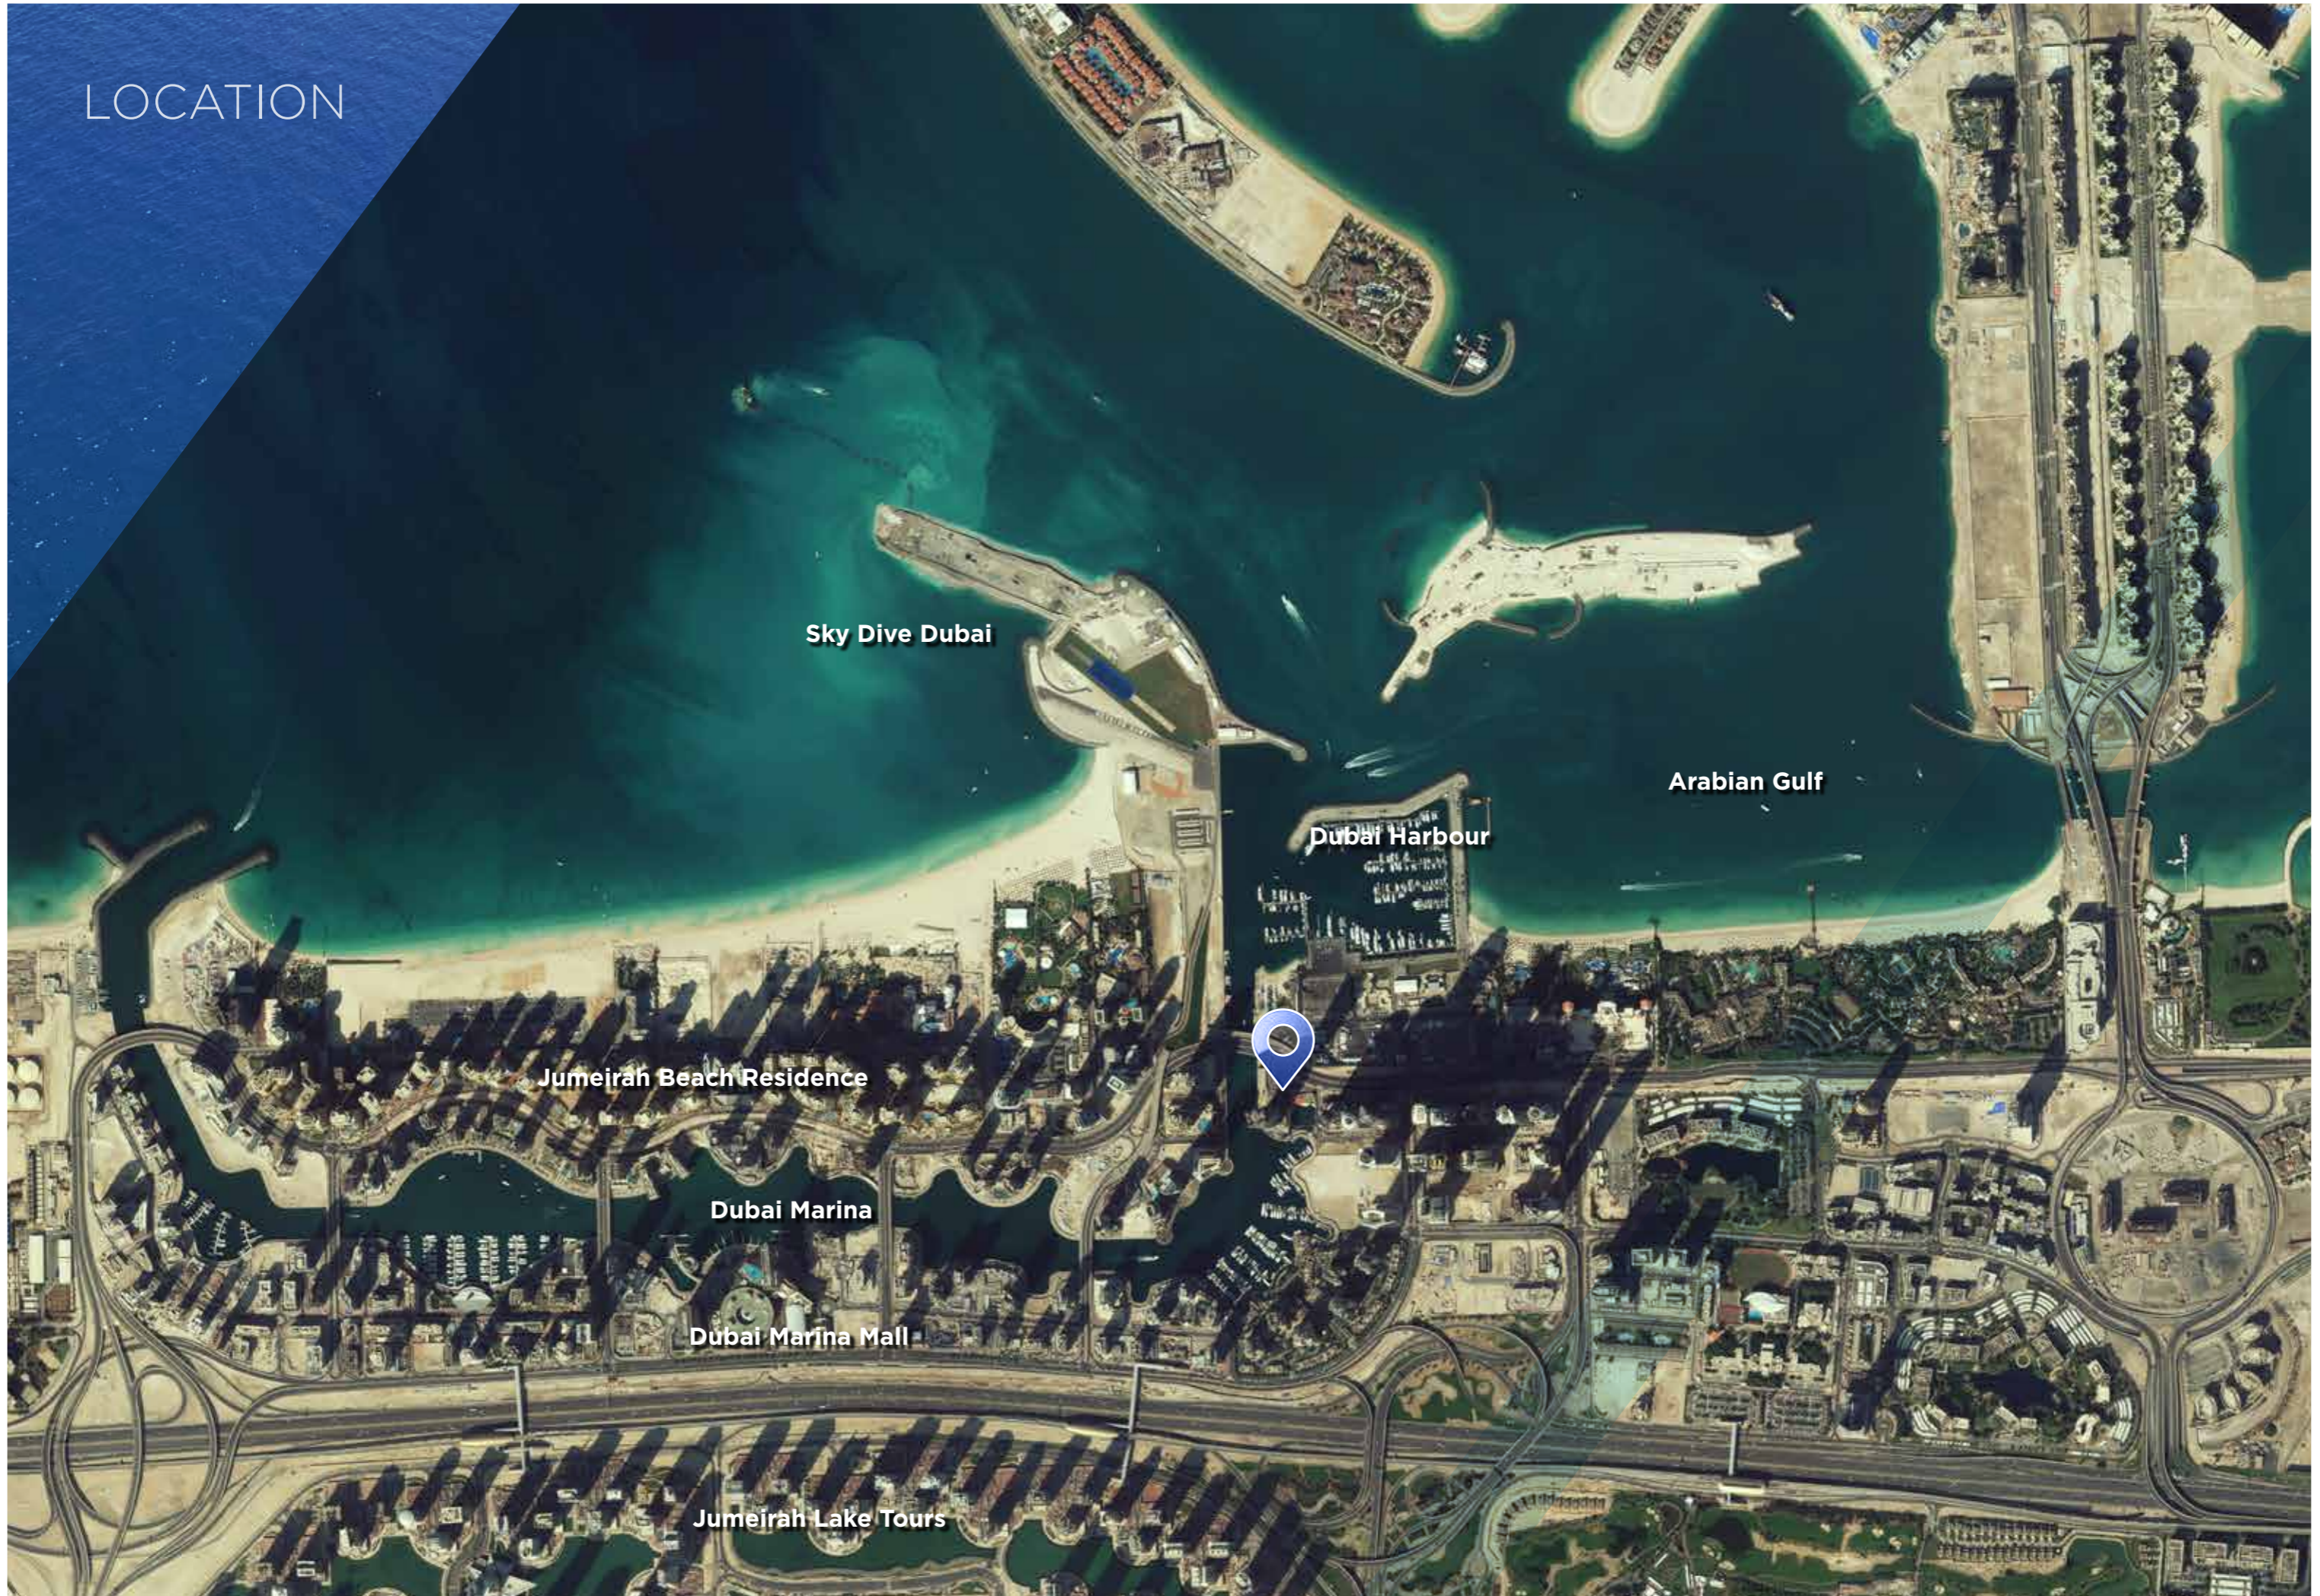

CIEL

DUBAI MARINA

YOUR OPPORTUNITY
TO CAPITALISE ON
THE WORLD'S MOST
VIBRANT HOTEL MARKET

THE FIRST GROUP

INTRODUCES

CIEL

DUBAI MARINA

LOCATION

Sky Dive Dubai

Arabian Gulf

Dubai Harbour

Jumeirah Beach Residence

Dubai Marina

Dubai Marina Mall

Jumeirah Lake Tours

CIEL, DUBAI MARINA
LOCATION

Dubai Marina

LOCATION

Dubai Marina

Dubai Marina

DUBAI MARINA

- World's largest man-made marina
- Highly coveted central location, within minutes of the beach & most leisure attractions
- Easy commute via road and the Dubai Metro network to all parts of the city
- Centred around the hugely popular Marina Walk, the centre of al fresco dining and retail
- Home to its own mall, the Dubai Marina Mall, featuring major world class brands, restaurants and entertainment outlets
- Directly opposite Jumeirah Beach Residence Walk - an extensive beach front stretch of shops, cafes and gourmet restaurants catering to a wide variety of culinary tastes

DUBAI HARBOUR

- Will cover 20 million square feet in total
- 1,400 berths and a cruise ship port
- Will accommodate 1,200,000 passengers annually
- Dubai Harbour will also integrate Skydive Dubai, Dubai International Marine Club (DIMC) and Logo Island into a single community