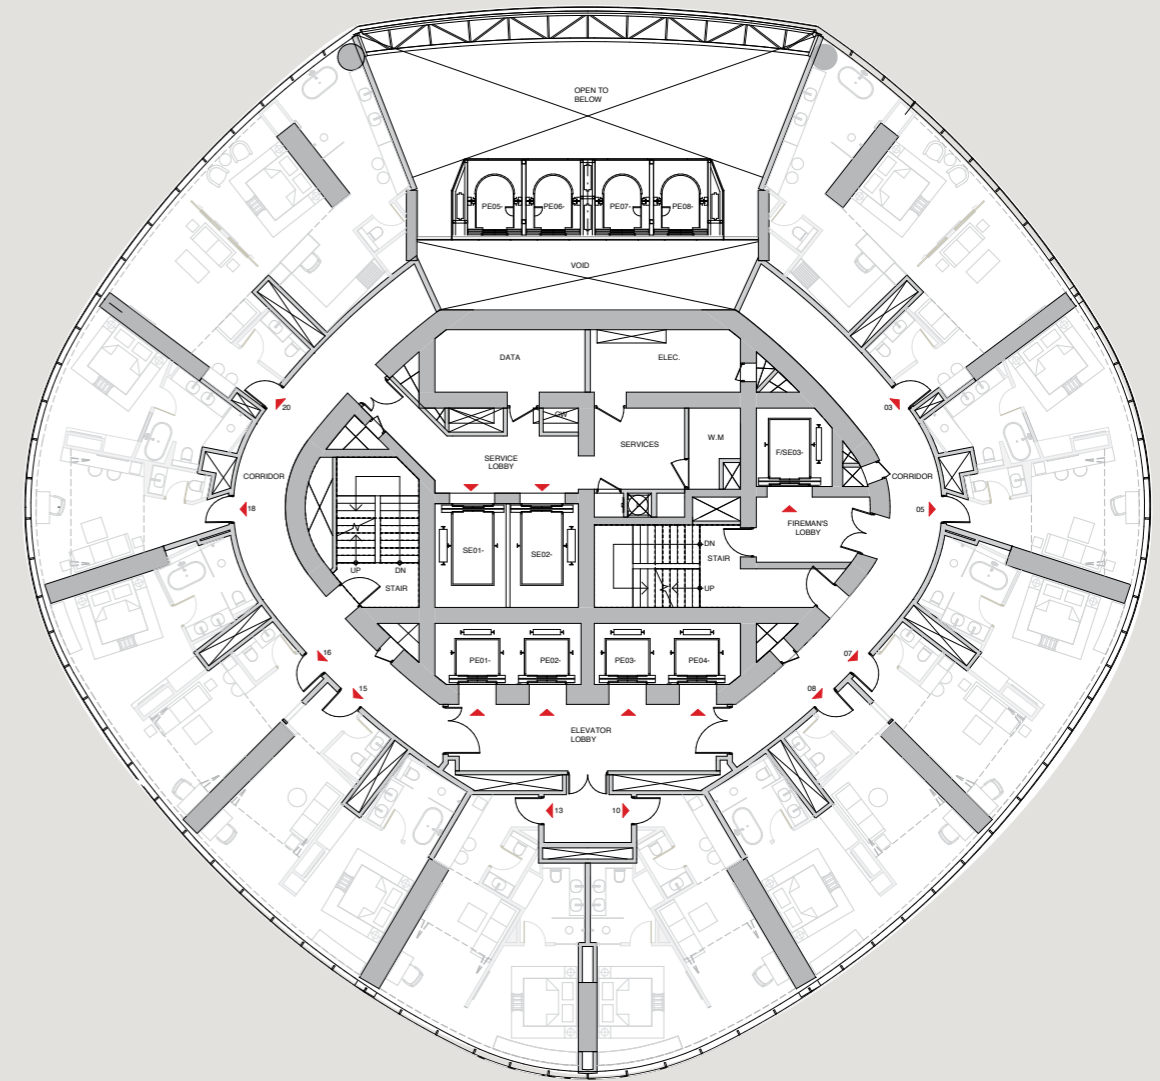

GULF & PALM
JUMEIRAH VIEW

LEVELS 20, 22 - 39

LEVELS 40 - 53

DUBAI MARINA
VIEW

LEVELS 55 - 68 - HOTEL ROOMS
LEVELS 69 - 71 - HOTEL ROOMS

GULF & PALM
JUMEIRAH VIEW

LEVELS 55 - 68

LEVELS 69 - 71

DUBAI MARINA
VIEW

LEVEL 72 - HOTEL ROOMS

GULF & PALM
JUMEIRAH VIEW

LEVEL 72

DUBAI MARINA
VIEW

LEVEL 74 - SUNSET RESTAURANT
LEVEL 76 - HORIZON LOUNGE

GULF & PALM
JUMEIRAH VIEW

LEVEL 74

LEVEL 76

DUBAI MARINA
VIEW

LEVEL 74 - SUNSET RESTAURANT
LEVEL 76 - HORIZON LOUNGE

LEVEL 74 - SUNSET RESTAURANT
LEVEL 76 - HORIZON LOUNGE

LEVEL 74 - SUNSET RESTAURANT
LEVEL 76 - HORIZON LOUNGE

LEVEL 77 - SKY TERRACE

GULF & PALM
JUMEIRAH VIEW

DUBAI MARINA
VIEW

LEVEL 77

LEVEL 77 - SKY TERRACE