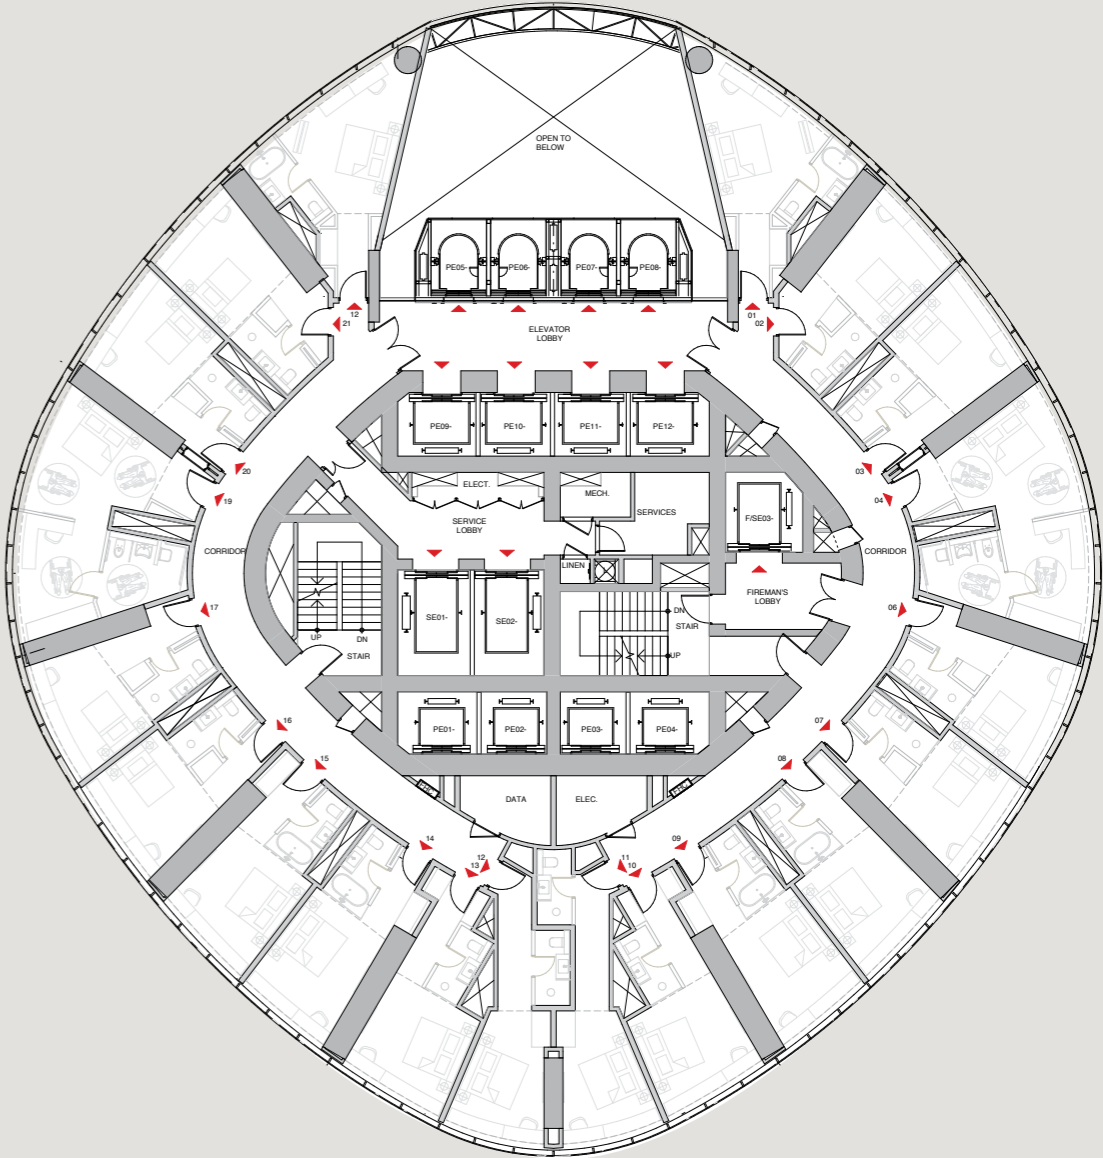

LEVEL 12 - LEISURE DECK

DUBAI MARINA VIEW

LEVEL 12 - LEISURE DECK

LEVEL 12 - LEISURE DECK

LEVEL 13 - ALL DAY DINING
LEVEL 14 - LUXURY DINING

GULF & PALM
JUMEIRAH VIEW

DUBAI MARINA
VIEW

LEVEL 13

LEVEL 14

LEVELS 15 - HOTEL ROOMS & MEETING FACILITIES
 LEVEL 16 - 19 - HOTEL ROOMS

GULF & PALM
 JUMEIRAH VIEW

LEVEL 15

LEVELS 16 - 19

DUBAI MARINA
 VIEW

LEVELS 20, 22 - 39 - HOTEL ROOMS
LEVELS 40 - 53 - HOTEL ROOMS

GULF & PALM
JUMEIRAH VIEW

LEVELS 20, 22 - 39

LEVELS 40 - 53

DUBAI MARINA
VIEW

LEVELS 55 - 68 - HOTEL ROOMS
LEVELS 69 - 71 - HOTEL ROOMS

GULF & PALM
JUMEIRAH VIEW

LEVELS 55 - 68

LEVELS 69 - 71

DUBAI MARINA
VIEW

LEVEL 72 - HOTEL ROOMS

GULF & PALM
JUMEIRAH VIEW

LEVEL 72

DUBAI MARINA
VIEW

LEVEL 74 - SUNSET RESTAURANT
LEVEL 76 - HORIZON LOUNGE

GULF & PALM
JUMEIRAH VIEW

LEVEL 74