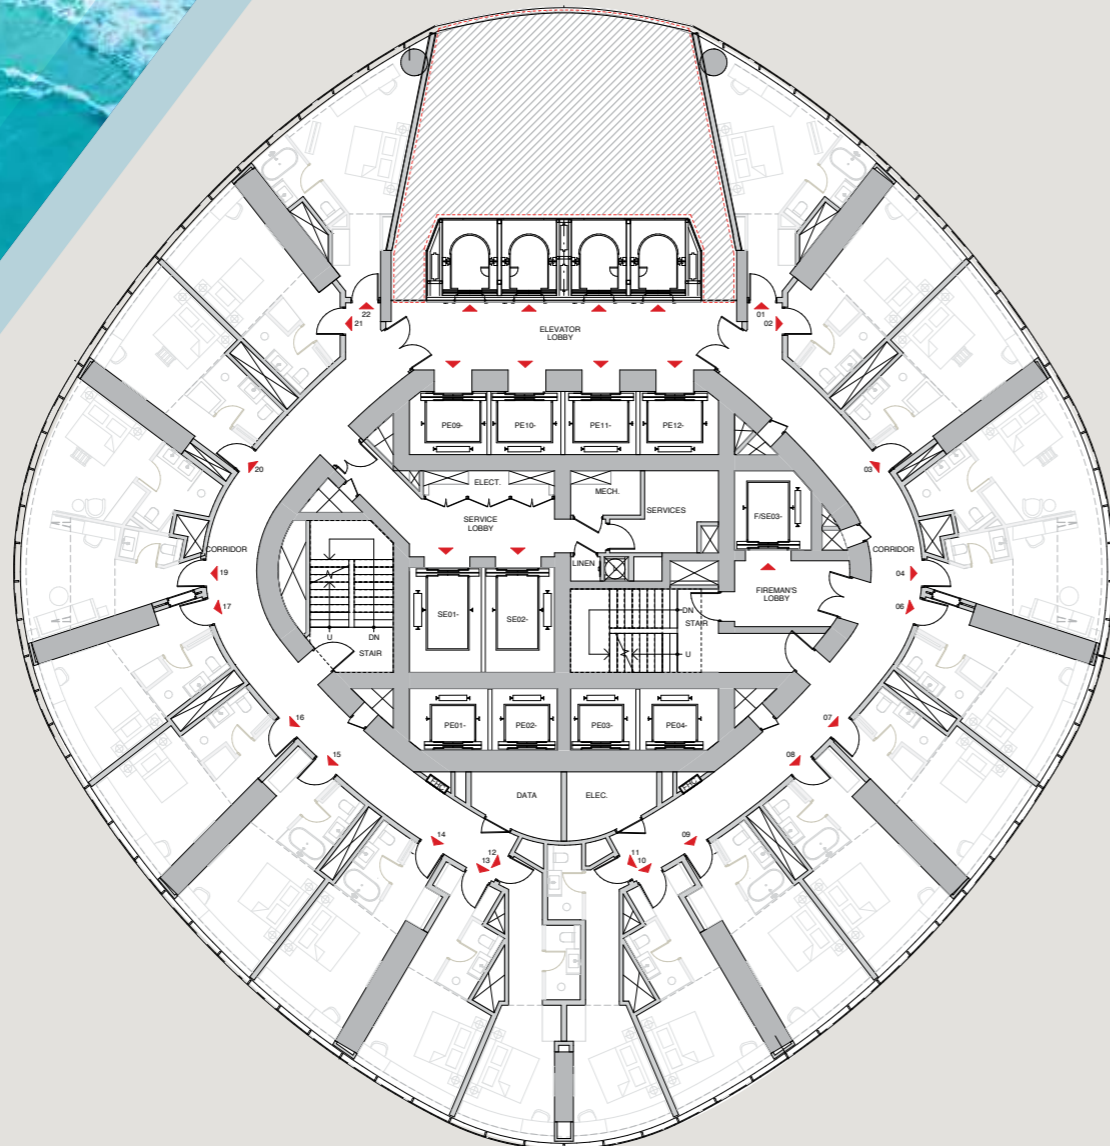

LEVEL 12 - LEISURE DECK

DUBAI MARINA VIEW

LEVEL 12 - LEISURE DECK

LEVEL 12 - LEISURE DECK

LEVEL 13 - ALL DAY DINING
LEVEL 14 - LUXURY DINING

GULF & PALM
JUMEIRAH VIEW

DUBAI MARINA
VIEW

LEVEL 13

LEVEL 14

LEVELS 15 - HOTEL ROOMS & MEETING FACILITIES
 LEVEL 16 - 19 - HOTEL ROOMS

GULF & PALM
 JUMEIRAH VIEW

LEVEL 15

LEVELS 16 - 19

DUBAI MARINA
 VIEW

LEVELS 20, 22 - 39 - HOTEL ROOMS
LEVELS 40 - 53 - HOTEL ROOMS

GULF & PALM
JUMEIRAH VIEW

LEVELS 20, 22 - 39

LEVELS 40 - 53

DUBAI MARINA
VIEW

LEVELS 55 - 68 - HOTEL ROOMS
LEVELS 69 - 71 - HOTEL ROOMS

GULF & PALM
JUMEIRAH VIEW

LEVELS 55 - 68

LEVELS 69 - 71

DUBAI MARINA
VIEW

LEVEL 72 - HOTEL ROOMS

GULF & PALM
JUMEIRAH VIEW

LEVEL 72

DUBAI MARINA
VIEW

LEVEL 74 - SUNSET RESTAURANT
LEVEL 76 - HORIZON LOUNGE

GULF & PALM
JUMEIRAH VIEW

LEVEL 74