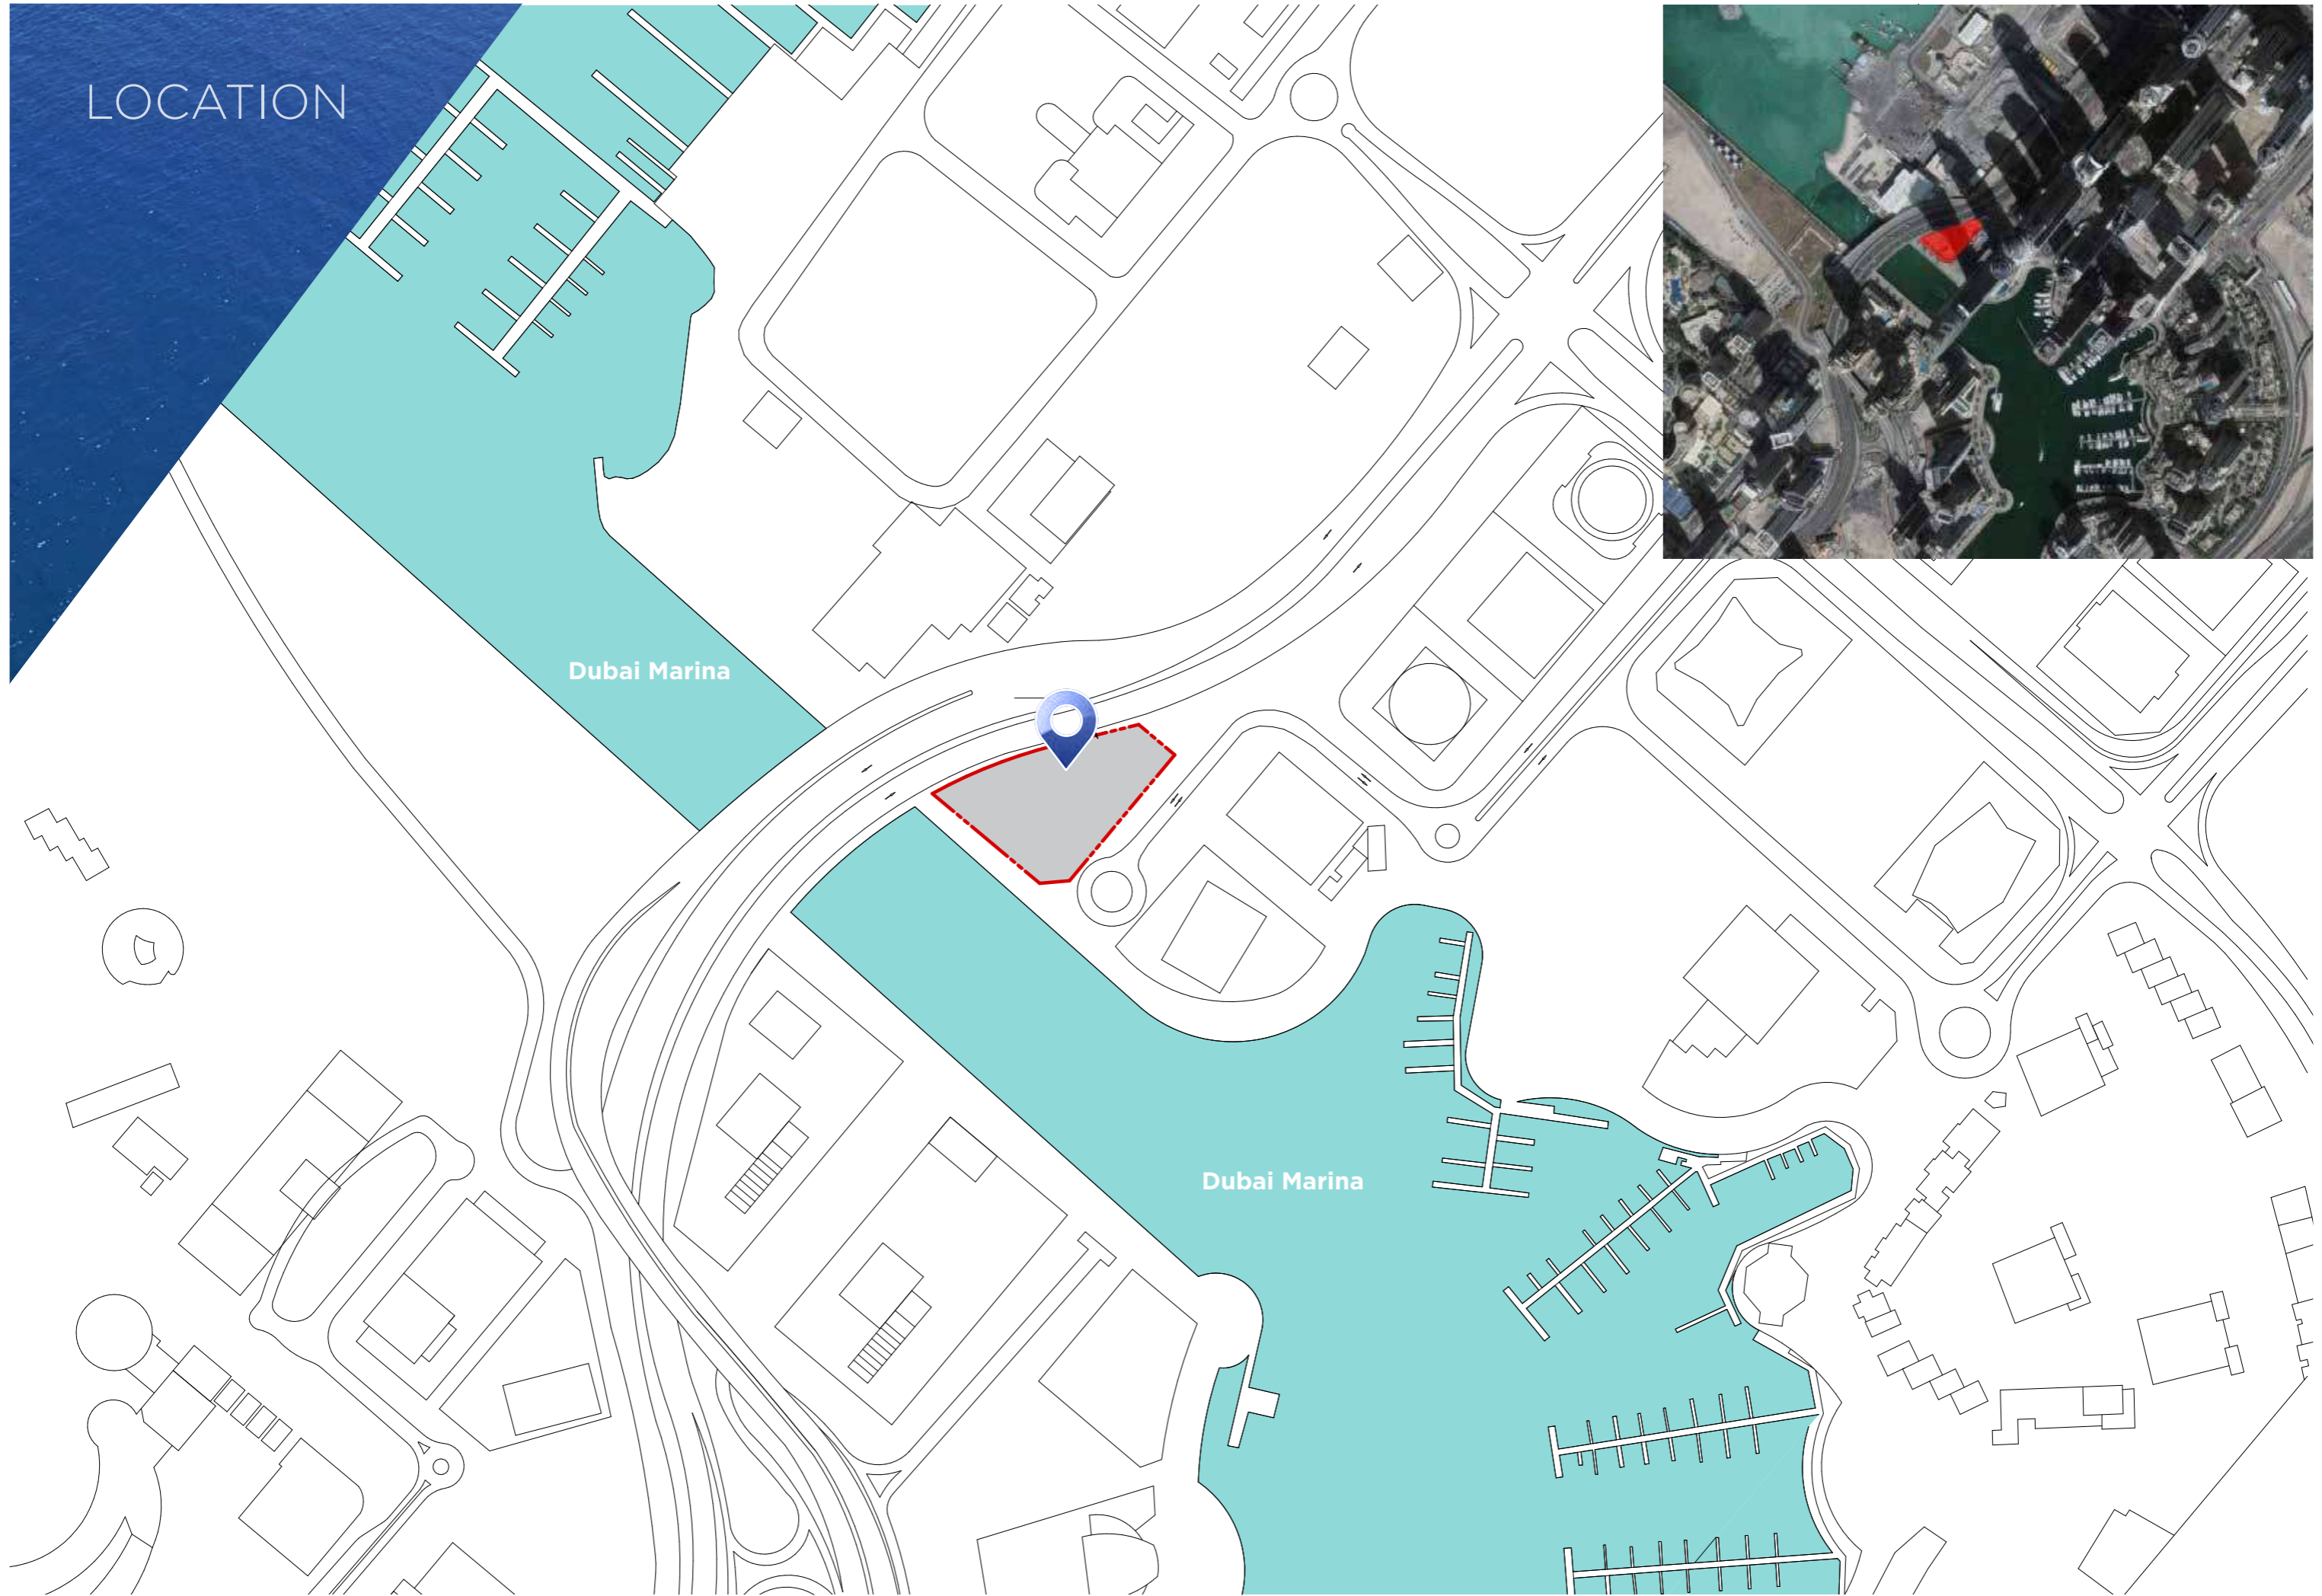

Sky Dive Dubai

Arabian Gulf

Dubai Harbour

Jumeirah Beach Residence

Dubai Marina

Dubai Marina Mall

Jumeirah Lake Tours

CIEL, DUBAI MARINA
LOCATION

Dubai Marina

LOCATION

Dubai Marina

Dubai Marina

DUBAI MARINA

- World's largest man-made marina
- Highly coveted central location, within minutes of the beach & most leisure attractions
- Easy commute via road and the Dubai Metro network to all parts of the city
- Centred around the hugely popular Marina Walk, the centre of al fresco dining and retail
- Home to its own mall, the Dubai Marina Mall, featuring major world class brands, restaurants and entertainment outlets
- Directly opposite Jumeirah Beach Residence Walk - an extensive beach front stretch of shops, cafes and gourmet restaurants catering to a wide variety of culinary tastes

DUBAI HARBOUR

- Will cover 20 million square feet in total
- 1,400 berths and a cruise ship port
- Will accommodate 1,200,000 passengers annually
- Dubai Harbour will also integrate Skydive Dubai, Dubai International Marine Club (DIMC) and Logo Island into a single community