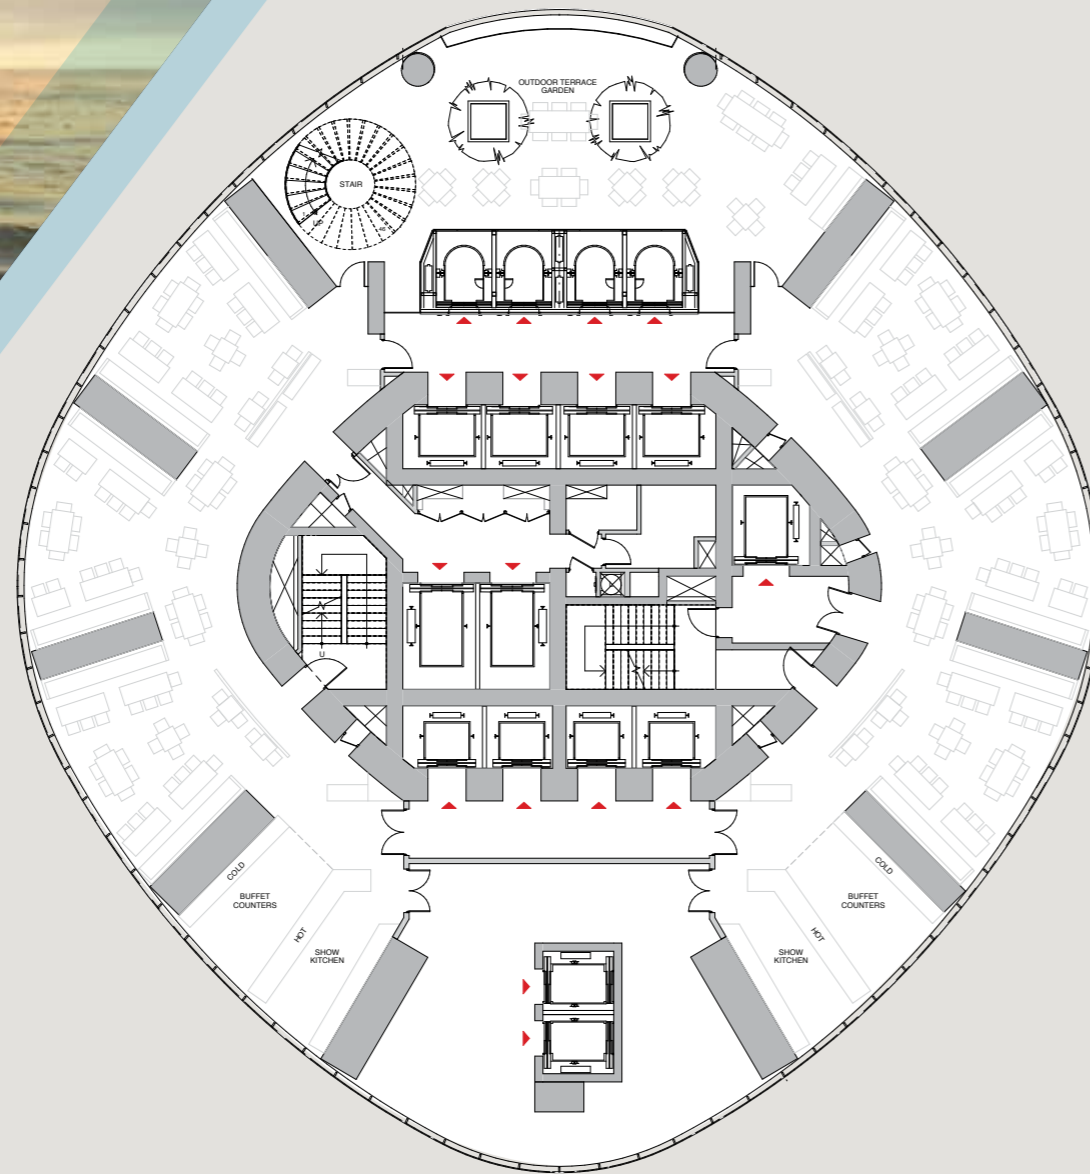

LEVEL 12 - LEISURE DECK

DUBAI MARINA VIEW

LEVEL 12 - LEISURE DECK

LEVEL 12 - LEISURE DECK

LEVEL 13 - ALL DAY DINING
LEVEL 14 - LUXURY DINING

GULF & PALM
JUMEIRAH VIEW

DUBAI MARINA
VIEW

LEVEL 13

LEVEL 14

LEVELS 15 - HOTEL ROOMS & MEETING FACILITIES
 LEVEL 16 - 19 - HOTEL ROOMS

GULF & PALM
 JUMEIRAH VIEW

LEVEL 15

LEVELS 16 - 19

DUBAI MARINA
 VIEW

LEVELS 20, 22 - 39 - HOTEL ROOMS
LEVELS 40 - 53 - HOTEL ROOMS

GULF & PALM
JUMEIRAH VIEW

LEVELS 20, 22 - 39

LEVELS 40 - 53

DUBAI MARINA
VIEW

LEVELS 55 - 68 - HOTEL ROOMS
LEVELS 69 - 71 - HOTEL ROOMS

GULF & PALM
JUMEIRAH VIEW

LEVELS 55 - 68

LEVELS 69 - 71

DUBAI MARINA
VIEW

LEVEL 72 - HOTEL ROOMS

GULF & PALM
JUMEIRAH VIEW

LEVEL 72

DUBAI MARINA
VIEW

LEVEL 74 - SUNSET RESTAURANT
LEVEL 76 - HORIZON LOUNGE

GULF & PALM
JUMEIRAH VIEW

LEVEL 74