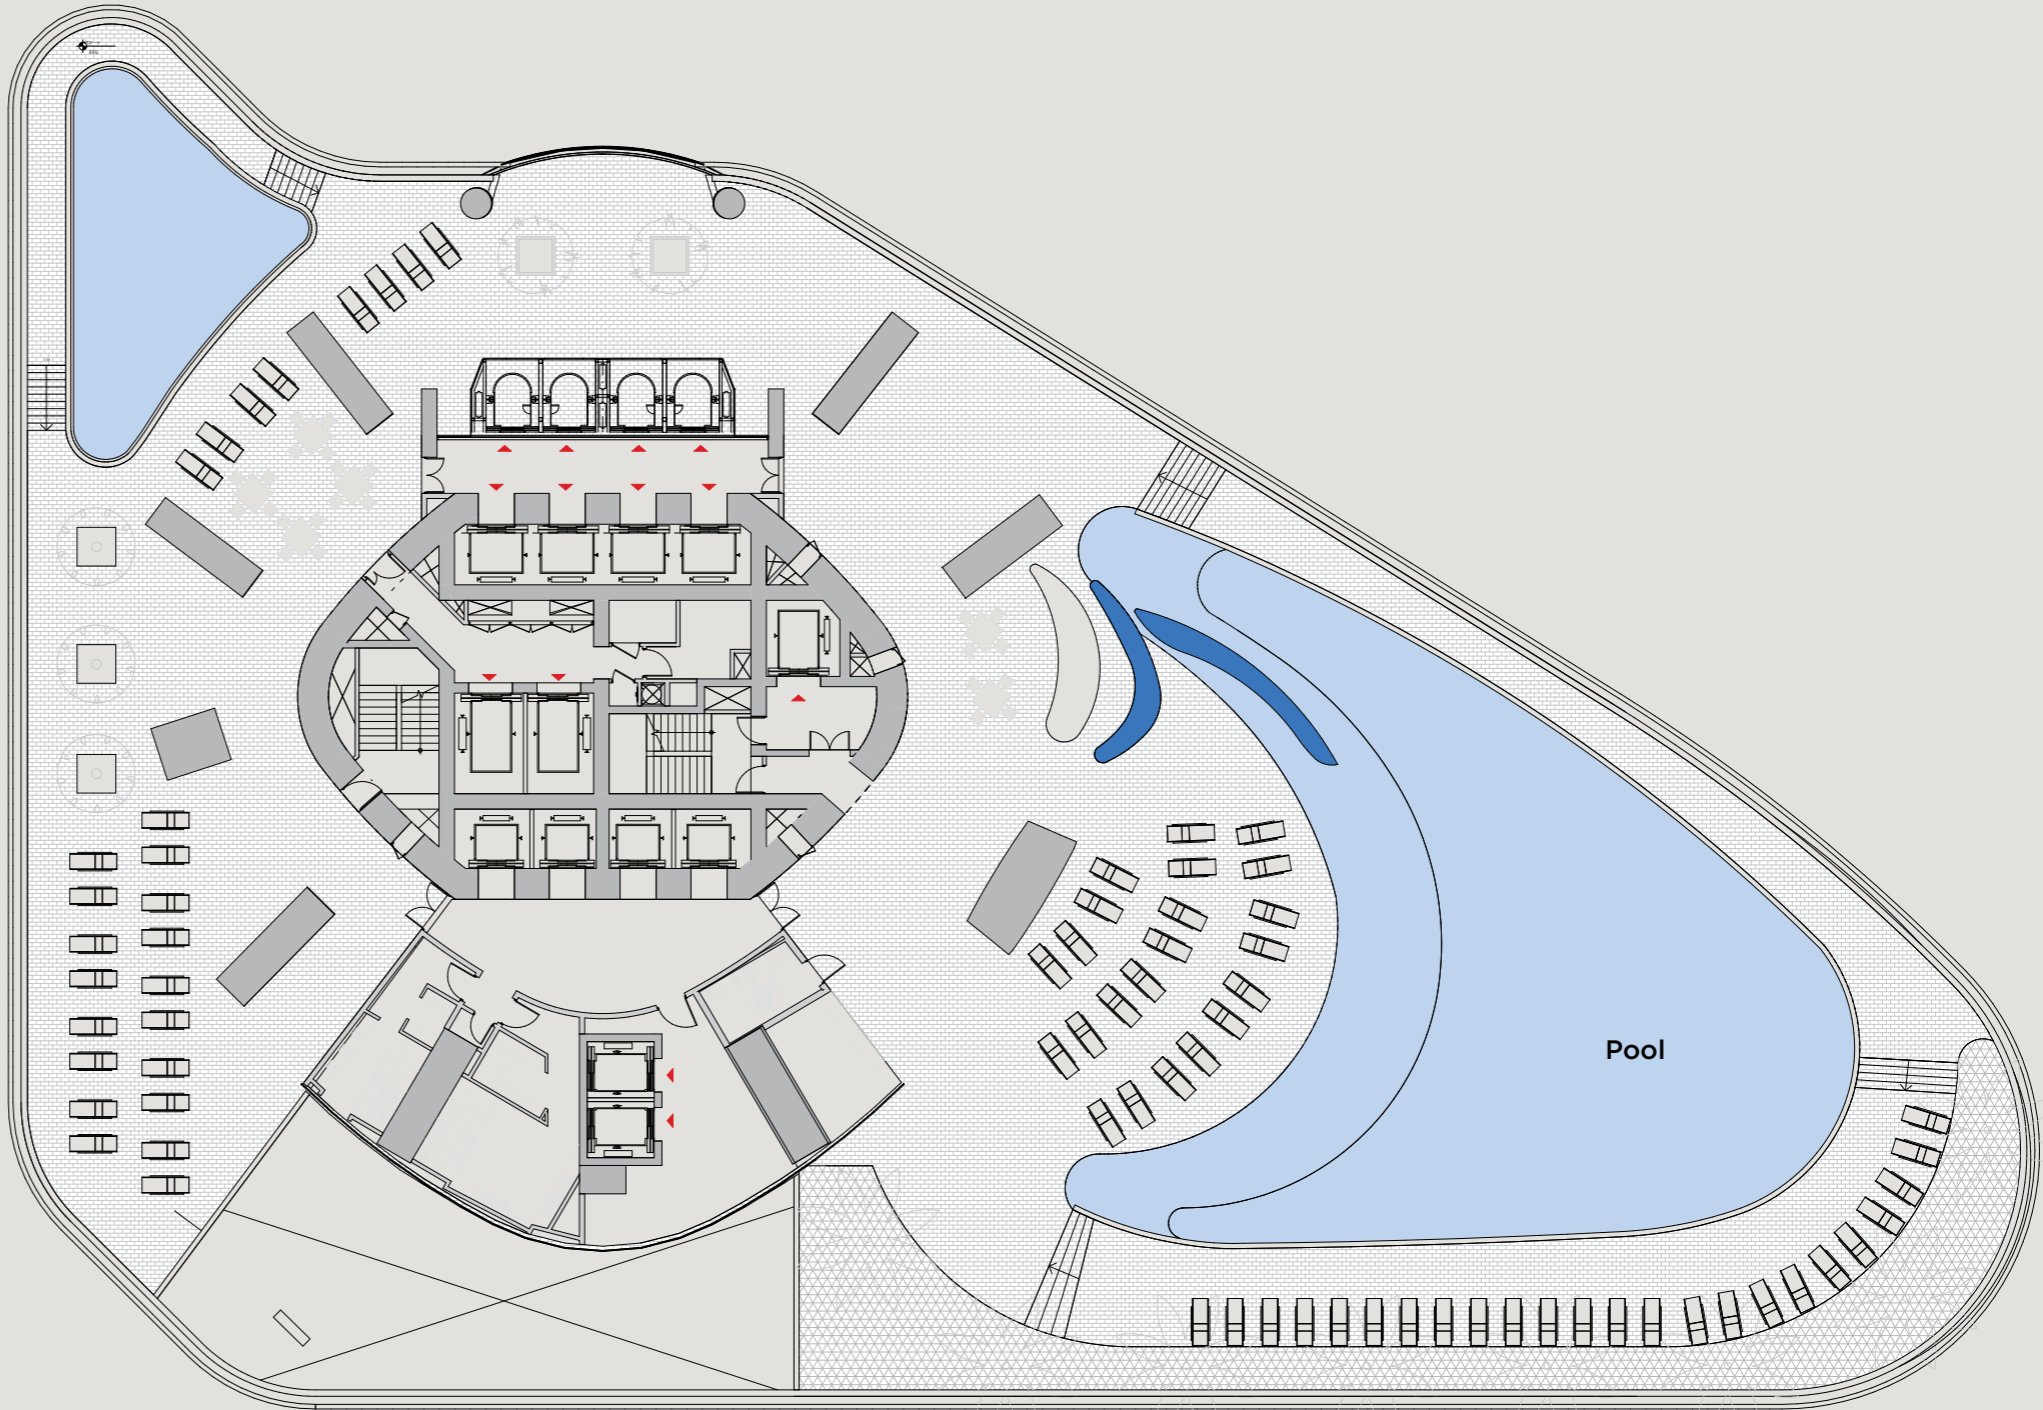

INTERNATIONAL PROPERTY AWARDS

WINNER 2019 - 2020

FACILITIES

- World's tallest hotel, upon completion
- Wide array of restaurants featuring the finest cuisines from around the world
- Business Lounge
- Sky Terrace
- Infinity Sky Pool on an upper level that is designed to excite the senses
- Panoramic views of Palm Jumeirah, Bluewaters Island, Dubai Harbour and the Arabian Gulf
- Easy access to many of Dubai's most popular attractions
- Hotel operated to international deluxe standards
- State of the art fitness facilities and world class spa

LEVEL 12 - LEISURE DECK

DUBAI MARINA VIEW

LEVEL 12 - LEISURE DECK

LEVEL 12 - LEISURE DECK

LEVEL 13 - ALL DAY DINING
LEVEL 14 - LUXURY DINING

GULF & PALM
JUMEIRAH VIEW

DUBAI MARINA
VIEW

LEVEL 13

LEVEL 14

LEVELS 15 - HOTEL ROOMS & MEETING FACILITIES
 LEVEL 16 - 19 - HOTEL ROOMS

GULF & PALM
 JUMEIRAH VIEW

LEVEL 15

LEVELS 16 - 19

DUBAI MARINA
 VIEW

LEVELS 20, 22 - 39 - HOTEL ROOMS
LEVELS 40 - 53 - HOTEL ROOMS

GULF & PALM
JUMEIRAH VIEW

LEVELS 20, 22 - 39

LEVELS 40 - 53

DUBAI MARINA
VIEW

LEVELS 55 - 68 - HOTEL ROOMS
LEVELS 69 - 71 - HOTEL ROOMS

GULF & PALM
JUMEIRAH VIEW

LEVELS 55 - 68

LEVELS 69 - 71