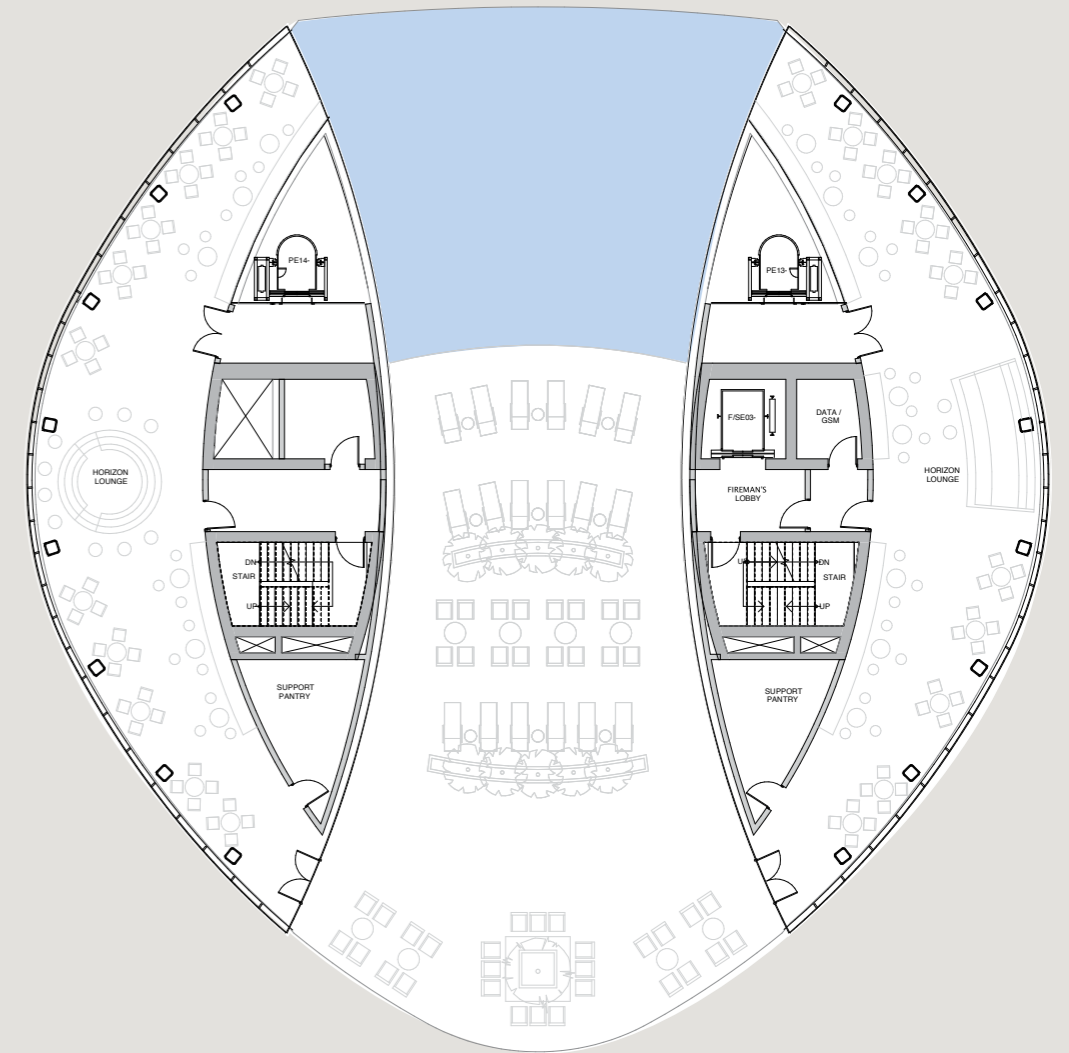

GULF & PALM
JUMEIRAH VIEW

LEVELS 20, 22 - 39

LEVELS 40 - 53

DUBAI MARINA
VIEW

LEVELS 55 - 68 - HOTEL ROOMS
LEVELS 69 - 71 - HOTEL ROOMS

GULF & PALM
JUMEIRAH VIEW

LEVELS 55 - 68

LEVELS 69 - 71

DUBAI MARINA
VIEW

LEVEL 72 - HOTEL ROOMS

GULF & PALM
JUMEIRAH VIEW

LEVEL 72

DUBAI MARINA
VIEW

LEVEL 74 - SUNSET RESTAURANT
LEVEL 76 - HORIZON LOUNGE

GULF & PALM
JUMEIRAH VIEW

LEVEL 74

LEVEL 76

DUBAI MARINA
VIEW

LEVEL 74 - SUNSET RESTAURANT
LEVEL 76 - HORIZON LOUNGE

LEVEL 74 - SUNSET RESTAURANT
LEVEL 76 - HORIZON LOUNGE

LEVEL 74 - SUNSET RESTAURANT
LEVEL 76 - HORIZON LOUNGE

LEVEL 77 - SKY TERRACE

GULF & PALM
JUMEIRAH VIEW

DUBAI MARINA
VIEW

LEVEL 77

LEVEL 77 - SKY TERRACE