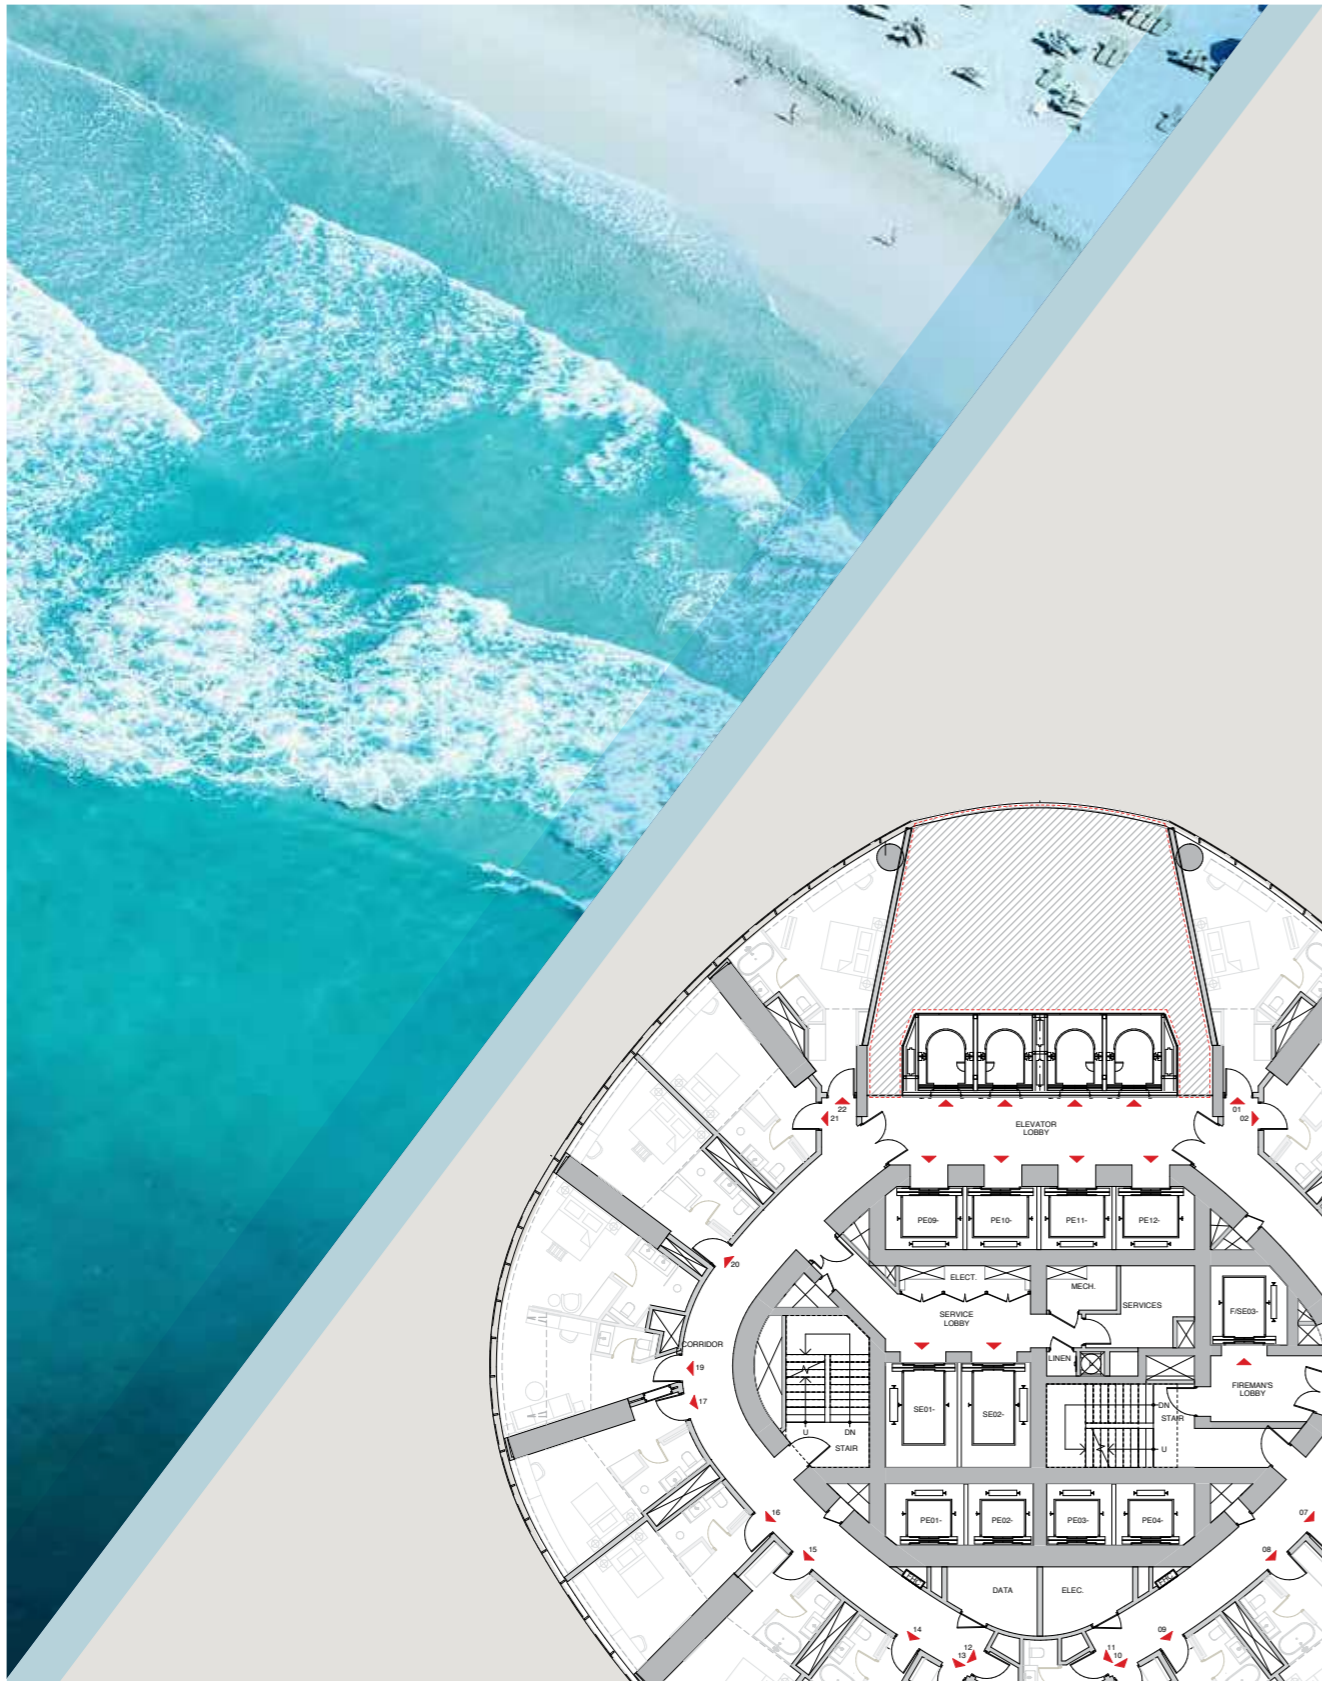

LEVEL 12 - LEISURE DECK

DUBAI MARINA VIEW

LEVEL 12 - LEISURE DECK

LEVEL 12 - LEISURE DECK

LEVEL 13 - ALL DAY DINING
LEVEL 14 - LUXURY DINING

GULF & PALM
JUMEIRAH VIEW

DUBAI MARINA
VIEW

LEVEL 13

LEVEL 14

LEVELS 15 - HOTEL ROOMS & MEETING FACILITIES
 LEVEL 16 - 19 - HOTEL ROOMS

GULF & PALM
 JUMEIRAH VIEW

LEVEL 15

LEVELS 16 - 19

DUBAI MARINA
 VIEW

LEVELS 20, 22 - 39 - HOTEL ROOMS
LEVELS 40 - 53 - HOTEL ROOMS

GULF & PALM
JUMEIRAH VIEW

LEVELS 20, 22 - 39

LEVELS 40 - 53

DUBAI MARINA
VIEW

LEVELS 55 - 68 - HOTEL ROOMS
LEVELS 69 - 71 - HOTEL ROOMS

GULF & PALM
JUMEIRAH VIEW

LEVELS 55 - 68

LEVELS 69 - 71

DUBAI MARINA
VIEW

LEVEL 72 - HOTEL ROOMS

GULF & PALM
JUMEIRAH VIEW

LEVEL 72

DUBAI MARINA
VIEW

LEVEL 74 - SUNSET RESTAURANT
LEVEL 76 - HORIZON LOUNGE

GULF & PALM
JUMEIRAH VIEW

LEVEL 74